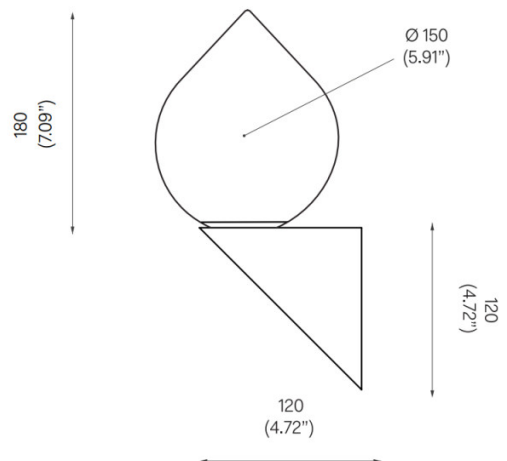

## PRODUCT SPECIFICATION

**Light Source:** 1 x Max 3.5W G9 LED (Included)

**IP Code:** 20

**Dimming:** Dimmable via Triac dimming.

**Dimensions:** Shade: Ø15cm  
 Shade Height: 18cm  
 Base Depth: 12cm  
 Base Height 12cm