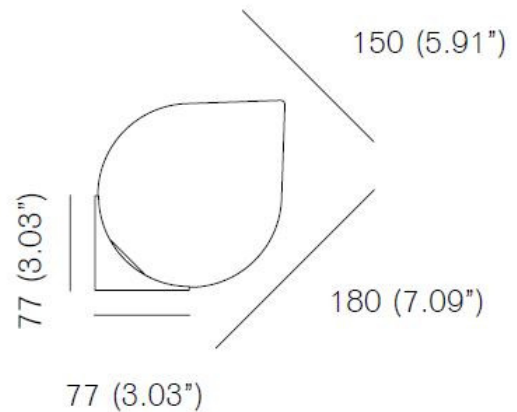

Michael Anastassiades - Bob Wall

Material:
Mouth blown opaline glass

PRODUCT SPECIFICATION

Light Source: 1 x 3.5W LED G9 (included)

IP Code: 20

Dimming: Dimmable via Triac dimming

Dimensions: 18 cm shade length
15.7 cm shade width
7.7 cm wall plate length