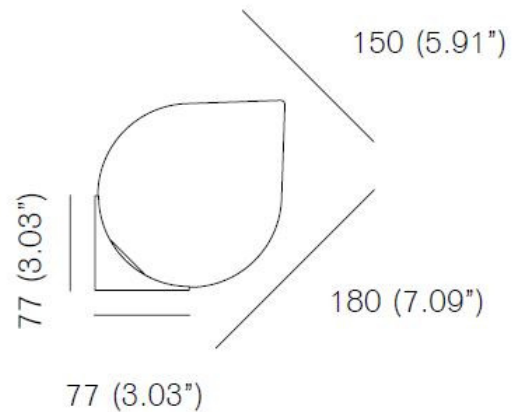

### PRODUCT SPECIFICATION

**Light Source:** 1 x 3.5W LED G9 (included)

**IP Code:** 20

**Dimming:** Dimmable via Triac dimming

**Dimensions:** 18 cm shade length  
15.7 cm shade width  
7.7 cm wall plate length