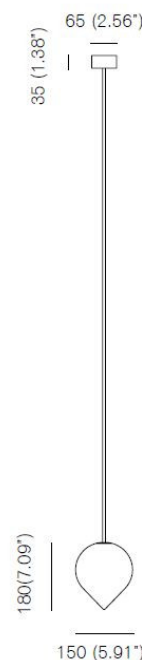

# Michael Anastassiades Bob Pendant

LA5784/A

SOURCE: <https://www.davidvillagelighting.co.uk/product/Michael-Anastassiades-Bob-Pendant/19672>

## PRODUCT SPECIFICATION

**Light Source:** 1 x Max 3.5W G9 LED (Included)

**IP Code:** 20

**Dimming:** Dimmable via Triac dimming.

**Dimensions:** Shade: Ø15cm  
Canopy Height: 3.5cm  
Canopy: Ø5.67cm

Drop: 26-218cm