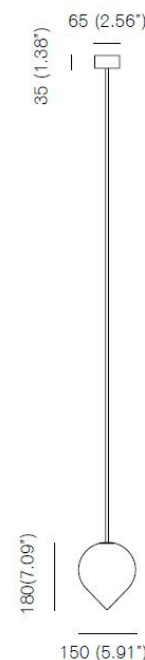

MICHAEL ANASTASSIADES

Michael Anastassiades Bob Pendant

LA5784/A

SOURCE: <https://www.davidvillagelighting.co.uk/product/Michael-Anastassiades-Bob-Pendant/19672>

PRODUCT DESCRIPTION

Designer: Michael Anastassiades

Michael Anastassiades Bob Pendant

The Michael Anastassiades Bob Pendant is a refined lighting solution, suspended by a customisable rod to fit any ceiling height. Its inverted teardrop shape, inspired by the plumb bob, highlights the timeless elegance of geometry and simplicity. Featuring a mouth-blown opaline glass diffuser and polished brass or plated finishes, this pendant provides a soft, ambient glow that enhances dining areas, kitchens, or living rooms.

Please note, when ordering this product please [contact us](#) to specify your preferred drop.

PRODUCT SPECIFICATION

Light Source: 1 x Max 3.5W G9 LED (Included)

IP Code: 20

Dimming: Dimmable via Triac dimming.

Dimensions: Shade: Ø15cm
Canopy Height: 3.5cm
Canopy: Ø5.67cm

Drop: 26-218cm

For all sales and technical enquiries, please contact:

+44 (0)114 263 4266

info@davidvillagelighting.co.uk

www.davidvillagelighting.co.uk