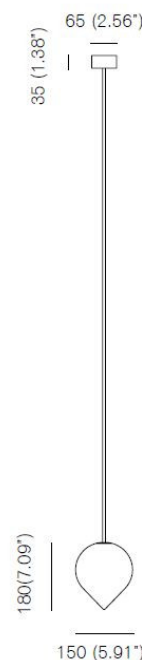

PRODUCT SPECIFICATION

Light Source: 1 x Max 3.5W G9 LED (Included)

IP Code: 20

Dimming: Dimmable via Triac dimming.

Dimensions: Shade: Ø15cm
Canopy Height: 3.5cm
Canopy: Ø5.67cm

Drop: 26-218cm