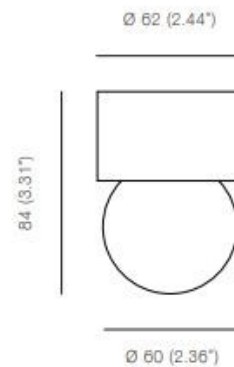

Michael Anastassiades - Sconce Ceiling 60

Material:
Mouth blown opaline glass

PRODUCT SPECIFICATION

Light Source: G9, 2W LED, 250 lumens 2700k (Included)

IP Code: 20

Dimming: Dimmable via mains phase dimming.

Dimensions: Ø6 cm
8.4 cm height

For all sales and technical enquiries, please contact:

+44 (0)114 263 4266

info@davidvillagelighting.co.uk

www.davidvillagelighting.co.uk