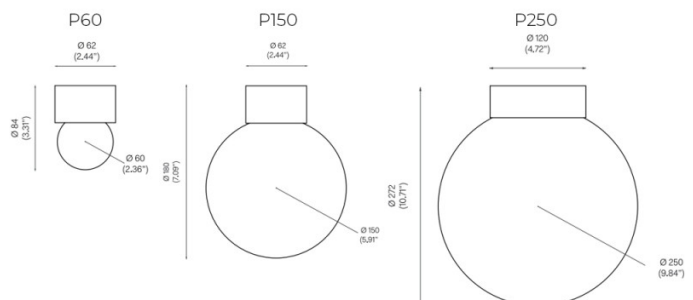

IP Code: 20

Dimming: Dimmable via mains phase dimming.

Dimensions: S60:
Shade: Ø6cm
Height/Depth: 8.4cm
Base: Ø6.2cm

S150:
Shade: Ø15cm
Height/Depth: 18cm
Base: Ø6.2cm

S250:
Shade: Ø25cm
Height/Depth: 27.2cm
Base: Ø12cm