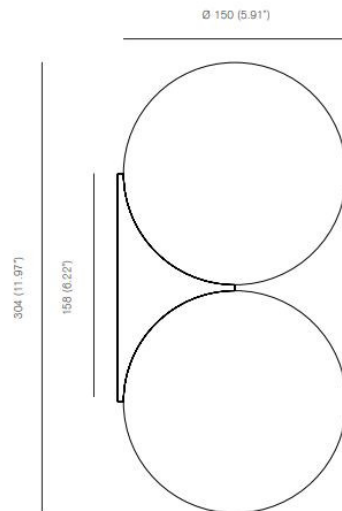

MICHAEL ANASTASSIADES

Michael Anastassiades - Double Sconce 150

LA5780/B

SOURCE: <https://www.davidvillagelighting.co.uk/product/Michael-Anastassiades---Double-Sconce-150/19664>

PRODUCT DESCRIPTION

Designer: Michael Anastassiades

Michael Anastassiades - Double Sconce 150

Material:
 Polished brass or polished nickel-plated brass
 Mouth blown opaline glass

PRODUCT SPECIFICATION

- Light Source:** 2 x G9, 3,5W LED, 330 Lumens 2700k (Included)
- IP Code:** 20
- Dimming:** Dimmable via mains phase dimming.
- Dimensions:** Ø 15 cm
30.4 cm height