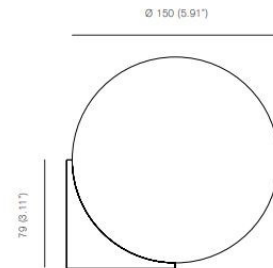

Michael Anastassiades - Single Sconce 150

Material:
Mouth blown opaline glass

PRODUCT SPECIFICATION

Light Source: G9, 3,5W LED, 330 lumens 2700k (Included)

IP Code: 20

Dimming: Dimmable via mains phase dimming.

Dimensions: Ø15 cm
7.9 cm height

For all sales and technical enquiries, please contact:

+44 (0)114 263 4266

info@davidvillagelighting.co.uk

www.davidvillagelighting.co.uk