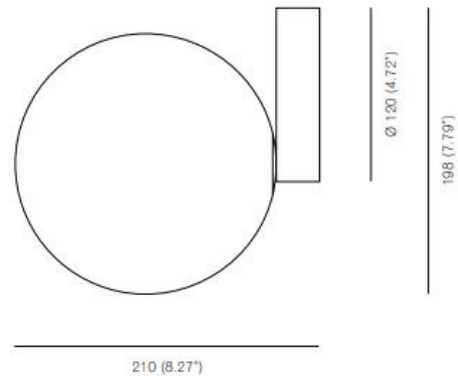

IP Code: 20

Dimming: Dimmable via mains phase dimming.

Dimensions: Ø18cm
19.8cm height
21cm width

For all sales and technical enquiries, please contact:

+44 (0)114 263 4266

info@davidvillagelighting.co.uk

www.davidvillagelighting.co.uk