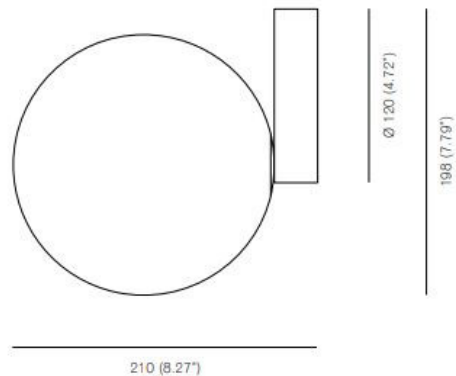

This product is also available in **Plated Copper** and **Custom Patina Finishes** by request only, please [contact us](#) to discuss pricing and availability.

PRODUCT SPECIFICATION

- Light Source:** 1 x Max 3.5W G9 LED (Included)
- IP Code:** 20
- Dimming:** Dimmable via mains phase dimming.
- Dimensions:** Depth: Ø21cm
Height: 19.8cm
Base: Ø12cm