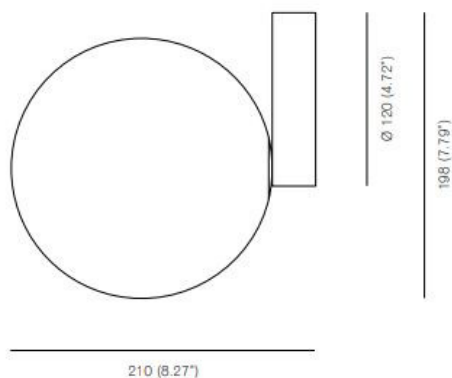

This product is also available in Custom Patina Finishes by request only, please [contact us](#) to discuss pricing and availability.

PRODUCT SPECIFICATION

- Light Source:** 1 x Max 3.5W G9 LED (Included)
- IP Code:** 20
- Dimming:** Dimmable via mains phase dimming.
- Dimensions:** Depth: Ø21cm
Height: 19.8cm
Base: Ø12cm