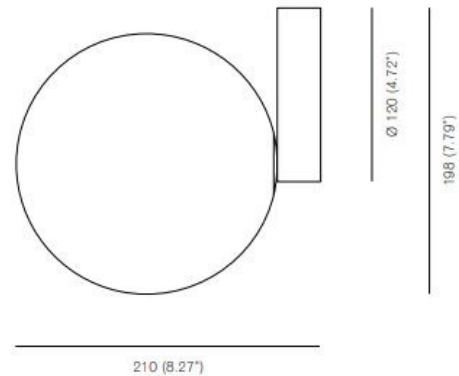

## PRODUCT SPECIFICATION

**Light Source:** G9, 3,5W LED, 330 lumens 2700k (Included)

**IP Code:** 20

**Dimming:** Dimmable via mains phase dimming.

**Dimensions:** Ø18cm  
19.8cm height  
21cm width

**For all sales and technical enquiries, please contact:**