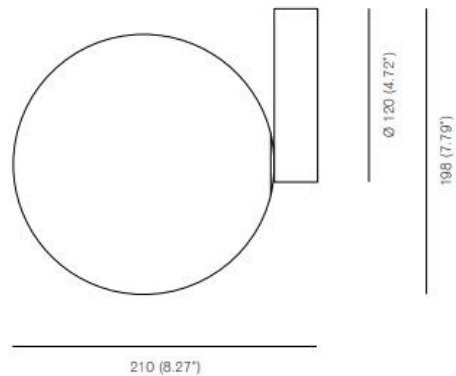

This product is also available in Custom Patina Finishes by request only, please [contact us](#) to discuss pricing and availability.

PRODUCT SPECIFICATION

- Light Source:** 1 x Max 3.5W G9 LED (Included)
- IP Code:** 20
- Dimming:** Dimmable via mains phase dimming.
- Dimensions:** Depth: Ø21cm
Height: 19.8cm
Base: Ø12cm