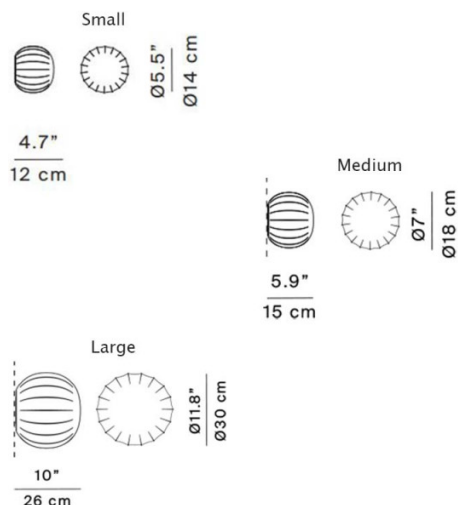

## PRODUCT SPECIFICATION

**Light Source:** 1 x Max 4W LED G9 max (excluded)

**IP Code:** 20

**Dimming:** Dimmable via mains phase dimming.

**Dimensions: Small:**  
H: 12cm  
Ø14cm

**Medium:**  
H: 15cm  
Ø18cm

**Large:**  
H: 26cm  
Ø30cm

**For all sales and technical enquiries, please contact:**

+44 (0)114 263 4266

[info@davidvillagelighting.co.uk](mailto:info@davidvillagelighting.co.uk)

[www.davidvillagelighting.co.uk](http://www.davidvillagelighting.co.uk)