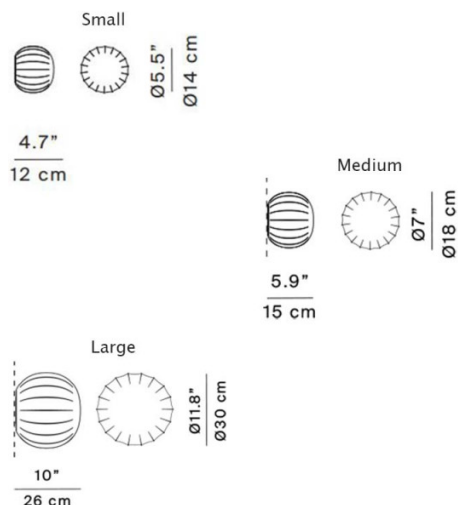

Luceplan Lita Ceiling / Wall Light

LA5716/B

SOURCE: <https://www.davidvillagelighting.co.uk/product/Luceplan-Lita-Ceiling-Wall-Light/19642>

PRODUCT DESCRIPTION

Designer: David Dolcini

Luceplan Lita Wall / Ceiling Light

Designed by David Dolcini the Lita Wall/Ceiling Light combines timeless and elegant design with natural materials. The beautiful hand blown glass diffuser perches atop a simple disk that serves as a base between the diffuser and the wall/ceiling. Dolcini aimed to create a timeless but very expressive classic. The rounded surface of the glass diffuser hosts a captivating appearance due to the subtle vertical ridges which have been incorporated in to the design, blurring at each end of the sphere and creating delicate and harmonious lines and simultaneously adding a burst of personality to the room.

The Luceplan Lita Wall/Ceiling Light produces a gentle and even glow across the room, with the glass processing producing a harmonious lighting effect. Lita is not only a decorative accessory even when it is turned off, but also provides incomparable mood lighting. The ceiling/wall light comes in three sizes and can be utilised in your hallway, bedroom and even lounge in your home, but can also be used to optimise public spaces such as hotels, restaurants and offices.

PRODUCT SPECIFICATION

Light Source: 1 x Max 4W LED G9 max (excluded)

IP Code: 20

Dimming: Dimmable via mains phase dimming.

Dimensions: Small:
H: 12cm
Ø14cm

Medium:
H: 15cm
Ø18cm

Large:
H: 26cm
Ø30cm