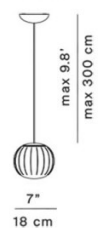

## PRODUCT SPECIFICATION

**Light Source:** 1 x 4W LED G9 max (excluded)

**IP Code:** 20

**Dimming:** Dimmable via mains phase dimming.

**Dimensions:** **Extra Small:**

H: 300cm  
W: 14cm

**Small:**

H: 300cm  
W: 18cm

**Medium:**

H: 300cm  
W: 30cm

**Large:**

H: 300cm  
W: 42cm

Extra Small

Small

Medium

Large