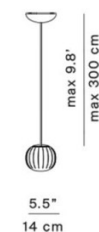

PRODUCT SPECIFICATION

Light Source: 1 x 4W LED G9 max (excluded)

IP Code: 20

Dimming: Dimmable via mains phase dimming.

Dimensions: **Extra Small:**

H: 300cm
W: 14cm

Small:

H: 300cm
W: 18cm

Medium:

H: 300cm
W: 30cm

Large:

H: 300cm
W: 42cm

Extra Small

Small

Medium

Large