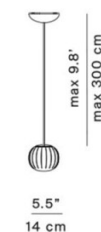

## PRODUCT SPECIFICATION

**Light Source:** 1 x 4W LED G9 max (excluded)

**IP Code:** 20

**Dimming:** Dimmable via mains phase dimming.

**Dimensions:** **Extra Small:**

H: 300cm  
W: 14cm

**Small:**

H: 300cm  
W: 18cm

**Medium:**

H: 300cm  
W: 30cm

**Large:**

H: 300cm  
W: 42cm

Extra Small

Small

Medium

Large