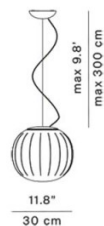

## PRODUCT SPECIFICATION

**Light Source:** 1 x 4W LED G9 max (excluded)

**IP Code:** 20

**Dimming:** Dimmable via mains phase dimming.

**Dimensions:** **Extra Small:**

H: 300cm  
W: 14cm

**Small:**

H: 300cm  
W: 18cm

**Medium:**

H: 300cm  
W: 30cm

**Large:**

H: 300cm  
W: 42cm

Extra Small

Small

Medium

Large