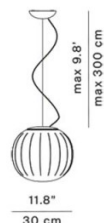

PRODUCT SPECIFICATION

Light Source: 1 x 4W LED G9 max (excluded)

IP Code: 20

Dimming: Dimmable via mains phase dimming.

Dimensions: **Extra Small:**

H: 300cm
W: 14cm

Small:

H: 300cm
W: 18cm

Medium:

H: 300cm
W: 30cm

Large:

H: 300cm
W: 42cm

Extra Small

Small

Medium

Large