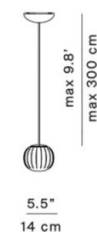

## PRODUCT SPECIFICATION

**Light Source:** 1 x 4W LED G9 max (excluded)

**IP Code:** 20

**Dimming:** Dimmable via mains phase dimming.

**Dimensions:** **Extra Small:**

H: 300cm  
W: 14cm

**Small:**

H: 300cm  
W: 18cm

**Medium:**

H: 300cm  
W: 30cm

**Large:**

H: 300cm  
W: 42cm

Extra Small

Small

Medium

Large