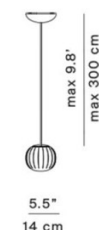

PRODUCT SPECIFICATION

Light Source: 1 x 4W LED G9 max (excluded)

IP Code: 20

Dimming: Dimmable via mains phase dimming.

Dimensions: **Extra Small:**

H: 300cm
W: 14cm

Small:

H: 300cm
W: 18cm

Medium:

H: 300cm
W: 30cm

Large:

H: 300cm
W: 42cm

Extra Small

Small

Medium

Large