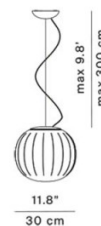

## PRODUCT SPECIFICATION

**Light Source:** 1 x 4W LED G9 max (excluded)

**IP Code:** 20

**Dimming:** Dimmable via mains phase dimming.

**Dimensions:** **Extra Small:**

H: 300cm  
W: 14cm

**Small:**

H: 300cm  
W: 18cm

**Medium:**

H: 300cm  
W: 30cm

**Large:**

H: 300cm  
W: 42cm

Extra Small

Small

Medium

Large