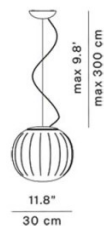

PRODUCT SPECIFICATION

Light Source: 1 x 4W LED G9 max (excluded)

IP Code: 20

Dimming: Dimmable via mains phase dimming.

Dimensions: **Extra Small:**

H: 300cm
W: 14cm

Small:

H: 300cm
W: 18cm

Medium:

H: 300cm
W: 30cm

Large:

H: 300cm
W: 42cm

Extra Small

Small

Medium

Large