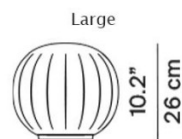

PRODUCT SPECIFICATION

Light Source: 1 x 4W LED G9 max (excluded)

IP Code: 20

Dimming: In line dimmer included on cable.

Dimensions: Small:
H: 13cm

Medium:
H: 16cm

Large:
H: 26cm

Cable Length: 260cm