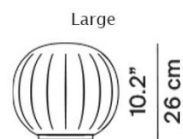

PRODUCT SPECIFICATION

Light Source: 1 x 4W LED G9 max (excluded)

IP Code: 20

Dimming: In line dimmer included on cable.

Dimensions: Small:
H: 13cm

Medium:
H: 16cm

Large:
H: 26cm

Cable Length: 260cm