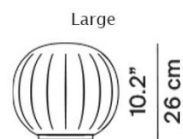

Luceplan Lita Table Lamp

LA5718/C

SOURCE: <https://www.davidvillagelighting.co.uk/product/Luceplan-Lita-Table-Lamp/19636>

PRODUCT DESCRIPTION

Designer: David Dolcini

Luceplan Lita Table Lamp

The Luceplan Lita Table Lamp is a stripped back version of the Lita Stemmed Table Lamp, perfect for spaces that require a more subtle touch of light. The lamp consists of a beautiful hand blown glass diffuser which sits atop a simple brass disk, which serves as a base. The surface of this diffuser boasts soft ridges, offering an expressive touch to an otherwise minimalistic lamp whilst simultaneously adding a burst of personality to your room.

With a wooden finish the table lamp produces an organic element for your room perfect for more minimalistic décor styles, whereas the painted white adds a modern touch and is a great addition for contemporary spaces.

The Luceplan Lita Table Lamp produces a gentle and even light, with the glass processing producing a harmonious lighting effect in your space. Lita is not only a decorative accessory even when it is turned off, but also provides incomparable mood lighting. Whether it is used as a light on your bedside table in the bedroom, a reading light next to your sofa or as accent lighting on your coffee table, Lita creates a very cosy atmosphere.

PRODUCT SPECIFICATION

Light Source: 1 x 4W LED G9 max (excluded)

IP Code: 20

Dimming: In line dimmer included on cable.

Dimensions: Small:
H: 13cm

Medium:
H: 16cm

Large:
H: 26cm

Cable Length: 260cm