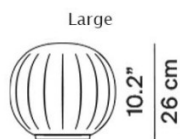

Luceplan Lita Table Lamp

LA5718/C

SOURCE: <https://www.davidvillagelighting.co.uk/product/Luceplan-Lita-Table-Lamp/19636>

PRODUCT DESCRIPTION

Designer: David Dolcini

Luceplan Lita Table Lamp

The Luceplan Lita Table Lamp is a stripped back version of the Lita Stemmed Table Lamp, perfect for spaces that require a more subtle touch of light. The lamp consists of a beautiful hand blown glass diffuser which sits atop a simple brass disk, which serves as a base. The surface of this diffuser boasts soft ridges, offering an expressive touch to an otherwise minimalistic lamp whilst simultaneously adding a burst of personality to your room.

With a wooden finish the table lamp produces an organic element for your room perfect for more minimalistic décor styles, whereas the painted white adds a modern touch and is a great addition for contemporary spaces.

The Luceplan Lita Table Lamp produces a gentle and even light, with the glass processing producing a harmonious lighting effect in your space. Lita is not only a decorative accessory even when it is turned off, but also provides incomparable mood lighting. Whether it is used as a light on your bedside table in the bedroom, a reading light next to your sofa or as accent lighting on your coffee table, Lita creates a very cosy atmosphere.

PRODUCT SPECIFICATION

Light Source: 1 x 4W LED G9 max (excluded)

IP Code: 20

Dimming: In line dimmer included on cable.

Dimensions: Small:
H: 13cm

Medium:
H: 16cm

Large:
H: 26cm

Cable Length: 260cm