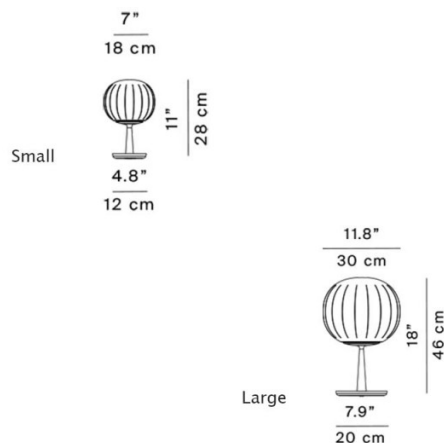

PRODUCT SPECIFICATION

Light Source: **Small:** 1 x Max 4W LED G9 (excluded)
Large: 1 x Max 16W LED E27 (excluded)

IP Code: 20

Dimming: In line dimmer included on cable.

Dimensions: Small:
H: 28cm
W: 12cm
Diffuser: 18cm

Large:
H: 46cm
W: 20cm
Diffuser: 30cm

For all sales and technical enquiries, please contact:

+44 (0)114 263 4266

info@davidvillagelighting.co.uk

www.davidvillagelighting.co.uk