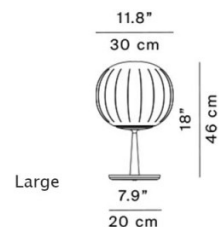

PRODUCT SPECIFICATION

Light Source: **Small:** 1 x Max 4W LED G9 (excluded)
Large: 1 x Max 16W LED E27 (excluded)

IP Code: 20

Dimming: In line dimmer included on cable.

Dimensions: Small:
H: 28cm
W: 12cm
Diffuser: 18cm

Large:
H: 46cm
W: 20cm
Diffuser: 30cm

For all sales and technical enquiries, please contact:

+44 (0)114 263 4266

info@davidvillagelighting.co.uk

www.davidvillagelighting.co.uk