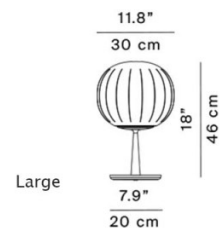

## PRODUCT SPECIFICATION

**Light Source:** **Small:** 1 x Max 4W LED G9 (excluded)  
**Large:** 1 x Max 16W LED E27 (excluded)

**IP Code:** 20

**Dimming:** In line dimmer included on cable.

**Dimensions: Small:**  
H: 28cm  
W: 12cm  
Diffuser: 18cm

**Large:**  
H: 46cm  
W: 20cm  
Diffuser: 30cm

**For all sales and technical enquiries, please contact:**

+44 (0)114 263 4266

[info@davidvillagelighting.co.uk](mailto:info@davidvillagelighting.co.uk)

[www.davidvillagelighting.co.uk](http://www.davidvillagelighting.co.uk)