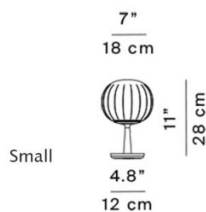

## PRODUCT SPECIFICATION

**Light Source:** **Small:** 1 x Max 4W LED G9 (excluded)  
**Large:** 1 x Max 16W LED E27 (excluded)

**IP Code:** 20

**Dimming:** In line dimmer included on cable.

**Dimensions: Small:**  
H: 28cm  
W: 12cm  
Diffuser: 18cm

**Large:**  
H: 46cm  
W: 20cm  
Diffuser: 30cm

**For all sales and technical enquiries, please contact:**

+44 (0)114 263 4266

[info@davidvillagelighting.co.uk](mailto:info@davidvillagelighting.co.uk)

[www.davidvillagelighting.co.uk](http://www.davidvillagelighting.co.uk)