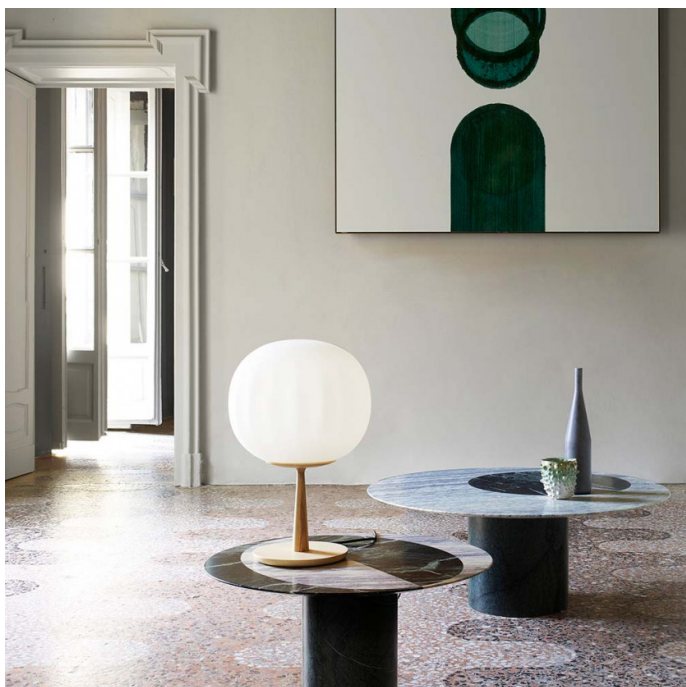

Luceplan Lita Stemmed Table Lamp

LA5718/B

SOURCE: <https://www.davidvillagelighting.co.uk/product/Luceplan-Lita-Stemmed-Table-Lamp/19635>

PRODUCT DESCRIPTION

Designer: David Dolcini

Luceplan Lita Stemmed Table Lamp

Designed by David Dolcini the Lita Stemmed Table Lamp is an evolution of the Lita Table. Whilst still harbouring a timeless design and making the most of natural materials, this table lamp creates more of a statement in your space. The diffuser sits atop an elevated structure, standing tall on your bedside table, coffee table or your kitchen countertop.

The glass diffuser boasts subtle vertical ridges, which add an artistic touch and optimise the entire design. Your choice of finish can also personalise the style of the lamp drastically. With an ash wood finish the table lamp produces an organic element for your room perfect for more minimalistic décor styles, whereas the painted white adds a modern touch and is a great addition for contemporary spaces.

Whether it is used as a light on your bedside table, a reading light next to your sofa or as accent lighting on your coffee table, Lita creates a very cosy atmosphere with a beautiful frame that combines tradition with technical research.