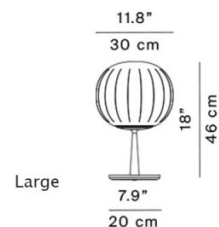

## PRODUCT SPECIFICATION

**Light Source:** **Small:** 1 x Max 4W LED G9 (excluded)  
**Large:** 1 x Max 16W LED E27 (excluded)

**IP Code:** 20

**Dimming:** In line dimmer included on cable.

**Dimensions: Small:**  
H: 28cm  
W: 12cm  
Diffuser: 18cm

**Large:**  
H: 46cm  
W: 20cm  
Diffuser: 30cm

**For all sales and technical enquiries, please contact:**

+44 (0)114 263 4266

[info@davidvillagelighting.co.uk](mailto:info@davidvillagelighting.co.uk)

[www.davidvillagelighting.co.uk](http://www.davidvillagelighting.co.uk)