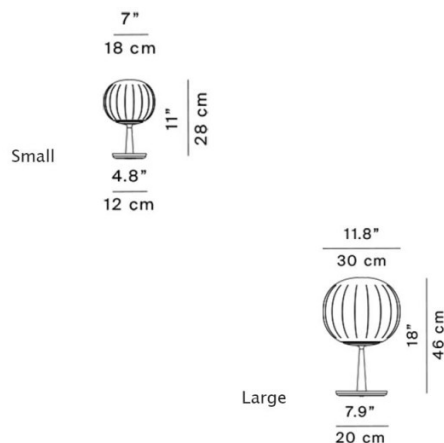

## PRODUCT SPECIFICATION

**Light Source:** **Small:** 1 x Max 4W LED G9 (excluded)  
**Large:** 1 x Max 16W LED E27 (excluded)

**IP Code:** 20

**Dimming:** In line dimmer included on cable.

**Dimensions: Small:**  
H: 28cm  
W: 12cm  
Diffuser: 18cm

**Large:**  
H: 46cm  
W: 20cm  
Diffuser: 30cm

**For all sales and technical enquiries, please contact:**

+44 (0)114 263 4266

[info@davidvillagelighting.co.uk](mailto:info@davidvillagelighting.co.uk)

[www.davidvillagelighting.co.uk](http://www.davidvillagelighting.co.uk)