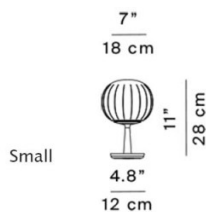

PRODUCT SPECIFICATION

Light Source: **Small:** 1 x Max 4W LED G9 (excluded)
Large: 1 x Max 16W LED E27 (excluded)

IP Code: 20

Dimming: In line dimmer included on cable.

Dimensions: Small:
H: 28cm
W: 12cm
Diffuser: 18cm

Large:
H: 46cm
W: 20cm
Diffuser: 30cm

For all sales and technical enquiries, please contact:

+44 (0)114 263 4266

info@davidvillagelighting.co.uk

www.davidvillagelighting.co.uk