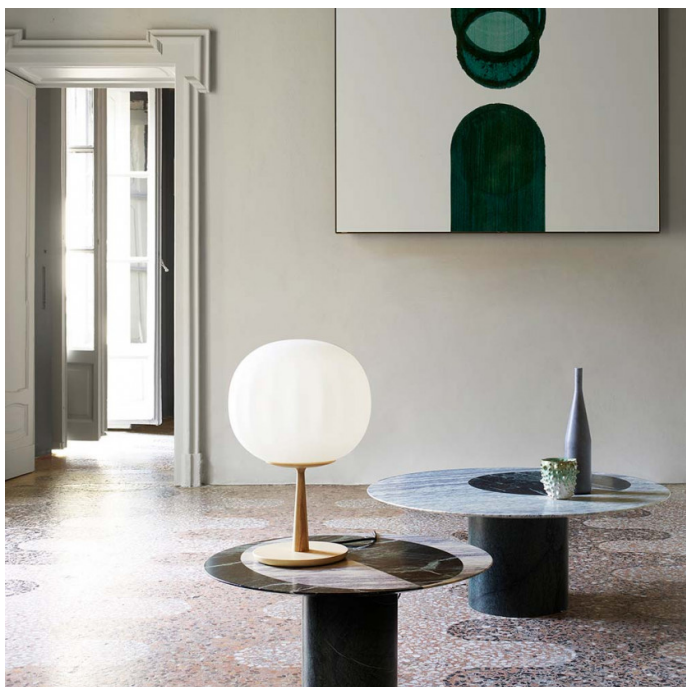

# Luceplan Lita Stemmed Table Lamp

LA5718/B

SOURCE: <https://www.davidvillagelighting.co.uk/product/Luceplan-Lita-Stemmed-Table-Lamp/19635>

## Luceplan Lita Stemmed Table Lamp

Designed by David Dolcini the Lita Stemmed Table Lamp is an evolution of the Lita Table. Whilst still harbouring a timeless design and making the most of natural materials, this table lamp creates more of a statement in your space. The diffuser sits atop an elevated structure, standing tall on your bedside table, coffee table or your kitchen countertop.

The glass diffuser boasts subtle vertical ridges, which add an artistic touch and optimise the entire design. Your choice of finish can also personalise the style of the lamp drastically. With an ash wood finish the table lamp produces an organic element for your room perfect for more minimalistic décor styles, whereas the painted white adds a modern touch and is a great addition for contemporary spaces.

Whether it is used as a light on your bedside table, a reading light next to your sofa or as accent lighting on your coffee table, Lita creates a very cosy atmosphere with a beautiful frame that combines tradition with technical research.