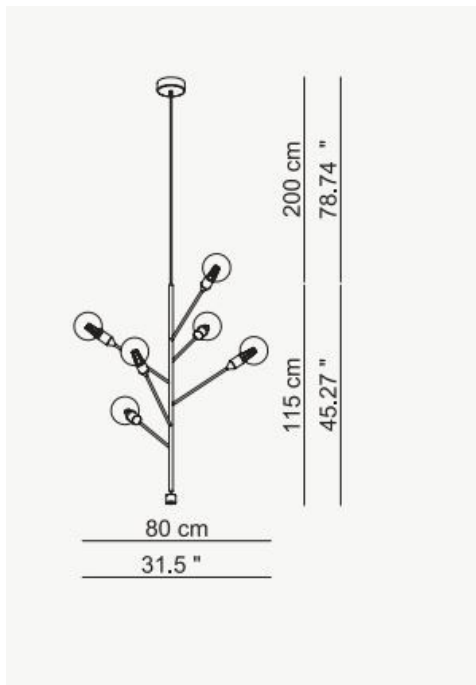

Please note: main image shows 3 separate pendants. When purchasing, 1 unit = 1 x pendant supplied.

Also available in a standard white colour, a 3 "arms" option and a floor lamp, please contact us for further details.

## PRODUCT SPECIFICATION

- Light Source:** 6 x Max 4W E27 LED filament Globe 125 (included)
- IP Code:** 20
- Dimming:** Dimmable via mains phase dimming.
- Dimensions:** Width: 80cm  
Height: 115cm  
Drop Height: 200cm