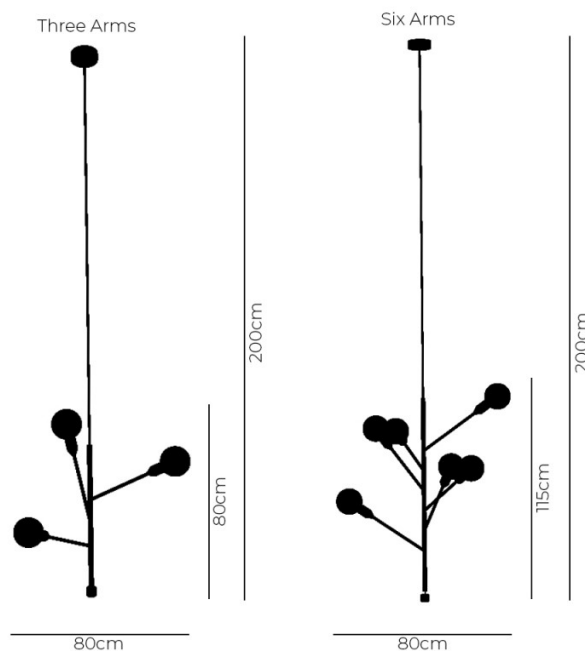

Perfect for residential and commercial spaces, the Baobab Pendant Light offers ambient illumination, creating a warm and inviting atmosphere. Ideal for dining areas, living rooms, or large open spaces, this versatile luminaire transforms any room into an artistic masterpiece. The pendant is IP20 rated, ensuring suitability for indoor use, and utilises multiple E27 lamp fittings, making it both practical and visually stunning.

PRODUCT SPECIFICATION

Light Source: **Three Arms:** 3 x Max 4W E27 LED (Included)
Six Arms: 6 x Max 4W E27 LED (Included)

IP Code: 20

Dimming: Dimmable via mains phase dimming.

Dimensions: **Three Arms:**
Width: 80cm
Height: 80cm
Drop Height: 200cm

Six Arms:
Width: 80cm
Height: 115cm
Drop Height: 200cm

For all sales and technical enquiries, please contact:

+44 (0)114 263 4266

info@davidvillagelighting.co.uk

www.davidvillagelighting.co.uk