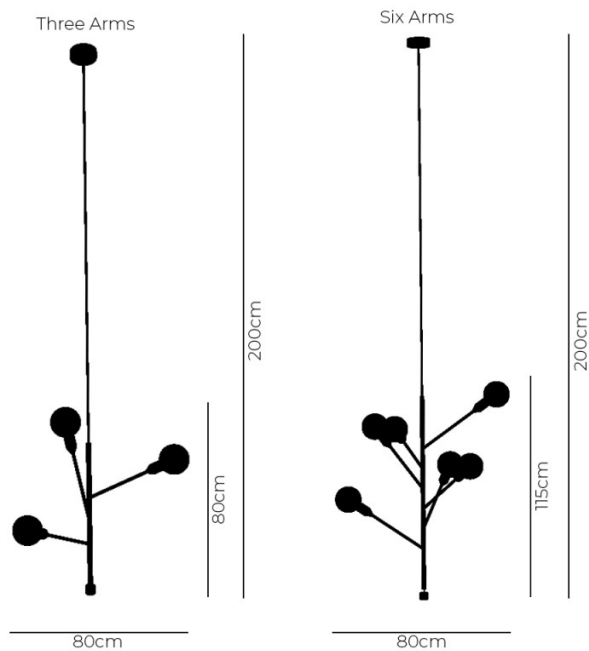

Perfect for residential and commercial spaces, the Baobab Pendant Light offers ambient illumination, creating a warm and inviting atmosphere. Ideal for dining areas, living rooms, or large open spaces, this versatile luminaire transforms any room into an artistic masterpiece. The pendant is IP20 rated, ensuring suitability for indoor use, and utilises multiple E27 lamp fittings, making it both practical and visually stunning.

## PRODUCT SPECIFICATION

**Light Source:** **Three Arms:** 3 x Max 4W E27 LED (Included)  
**Six Arms:** 6 x Max 4W E27 LED (Included)

**IP Code:** 20

**Dimming:** Dimmable via mains phase dimming.

**Dimensions: Three Arms:**  
 Width: 80cm  
 Height: 80cm  
 Drop Height: 200cm

**Six Arms:**  
 Width: 80cm  
 Height: 115cm  
 Drop Height: 200cm

**For all sales and technical enquiries, please contact:**

+44 (0)114 263 4266

[info@davidvillagelighting.co.uk](mailto:info@davidvillagelighting.co.uk)