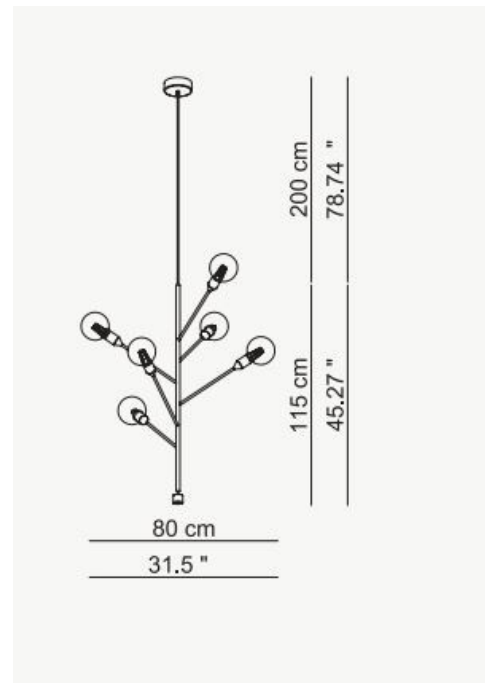

Modoluce - Baobab 6 - Deluxe

LA5768

SOURCE: <https://www.davidvillagelighting.co.uk/product/Modoluce---Baobab-6---Deluxe/19625>

PRODUCT DESCRIPTION

Modoluce Baobab 6 Deluxe Suspension

Be welcomed by a forest of light with Baobab pendant, a veritable stylised tree made of painted metal with six arms, for highly original furnishings and stunning looks. Metal Structure available in a range of colours. The counter-weight at the bottom of the pendant is always supplied in natural brass.

Please note: main image shows 3 separate pendants. When purchasing, 1 unit = 1 x pendant supplied.

Also available in a standard white colour, a 3 "arms" option and a floor lamp, please contact us for further details.

PRODUCT SPECIFICATION

- Light Source:** 6 x Max 4W E27 LED filament Globe 125 (included)
- IP Code:** 20
- Dimming:** Dimmable via mains phase dimming.
- Dimensions:** Width: 80cm
Height: 115cm
Drop Height: 200cm