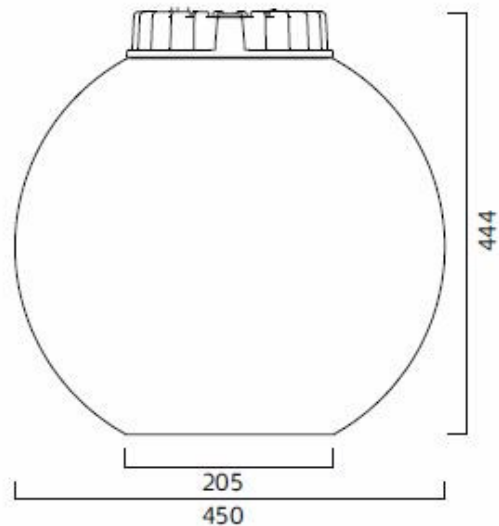

The pendant features a black-painted aluminium and metal frame (RAL 9005), complemented by a grey-toned acrylic outer shade. Inside, a crackled glass inner shade is available in grey or cognac, offering a warm, diffused glow. Equipped with a 23W integrated LED module (3000K, 1900LM), the pendant delivers efficient, high-quality illumination. Suspended by a 2.5m wire, the City Globe Pendant is ideal for outdoor ceilings, covered walkways, and modern exterior spaces.

PRODUCT SPECIFICATION

Light Source: 32W, 3000K, 1900 Lumens

IP Code: 20

Dimming: Non-Dimmable.

Dimensions: Shade: Ø45cm
Base: Ø20.5cm
Height: 45.4cm

Cable Length: 250cm

For all sales and technical enquiries, please contact: