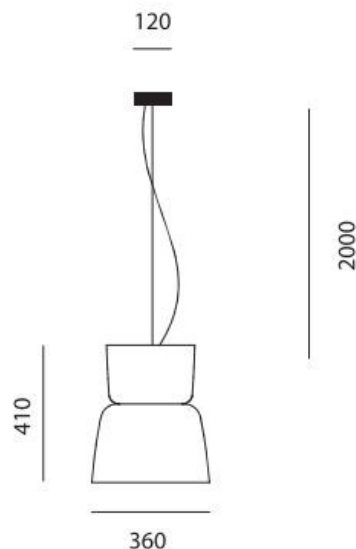

### Bloom S5 Pendant Light by Prandina

Designed by Prandina founder Sergio Prandina, the Bloom S5 is a versatile [pendant](#) whose intriguing form is a celebration of duality.

Two blown glass diffusers, in two similar yet different shapes, are joined together facing opposite directions. One shade lights upwards and one shade lights downwards. Both can be independently controlled, making Bloom suitable for a wide variety of different environments. From providing direct lighting over a kitchen island or dinner table to creating an inviting atmosphere in your living room or commercial space, this beautifully simple all-rounder can solve just about any lighting problem you put in front of it; or should that be above it, below it, and around it?

## PRODUCT SPECIFICATION

**Light Source:** 1 x E27 LED 60W max (excluded)  
and  
2 x G9 HSGST 60W max (excluded)

**IP Code:** 20

**Dimming:** Dimmable via mains phase dimming

**Dimensions:** Ø36cm  
42cm height  
Ø12cm ceiling rose  
2m cable length