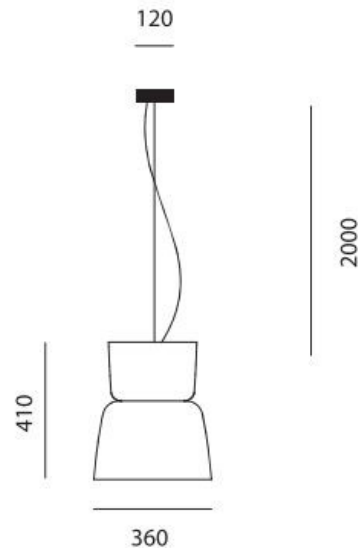

Prandina Bloom LED Pendant

LA5759

SOURCE: <https://www.davidvillagelighting.co.uk/product/Prandina-Bloom-LED-Pendant/19612>

PRODUCT DESCRIPTION

Designer: Sergio Prandina

Bloom S5 LED Pendant Light by Prandina

The integrated LED version of Prandina's [Bloom S5](#).

Designer Sergio Prandina's eponymous company are known for their skill with glass and the Bloom S5 pendant certainly justifies this reputation. It's unusual shape is created by combining two similarly-shaped blown glass diffusers, facing away from each other, one lighting upwards and one lighting down. These two light sources can be switched on separately or together, and the result is a simple, yet versatile light which is at home in just about any environment. Whether you want to directly light a kitchen counter or dining table, or to create ambience in a living space or restaurant, the Bloom S5 is the perfect solution.

The Bloom S5 LED is not dimmable, but a dimmable version is available upon request; please [contact us](#) for prices and further information.

PRODUCT SPECIFICATION

- Light Source:** 19.2W, 3000K, 2100 lumens
- IP Code:** 20
- Dimming:** Dimmable via Trailing edge.
- Dimensions:** Ø36cm
42cm height
16cm ceiling rose
2m cable length