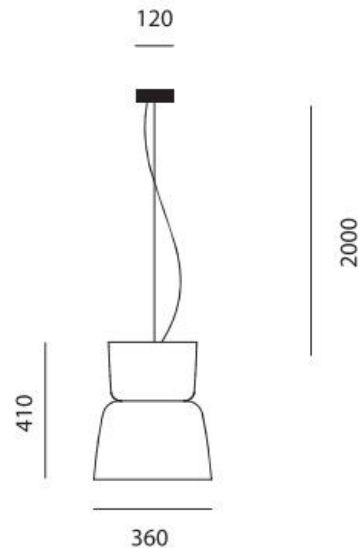

Prandina Bloom LED Pendant

LA5759

SOURCE: <https://www.davidvillagelighting.co.uk/product/Prandina-Bloom-LED-Pendant/19612>

PRODUCT DESCRIPTION

Designer: Sergio Prandina

Bloom S5 LED Pendant Light by Prandina

The integrated LED version of Prandina's [Bloom S5](#).

Designer Sergio Prandina's eponymous company are known for their skill with glass and the Bloom S5 pendant certainly justifies this reputation. It's unusual shape is created by combining two similarly-shaped blown glass diffusers, facing away from each other, one lighting upwards and one lighting down. These two light sources can be switched on separately or together, and the result is a simple, yet versatile light which is at home in just about any environment. Whether you want to directly light a kitchen counter or dining table, or to create ambience in a living space or restaurant, the Bloom S5 is the perfect solution.

The Bloom S5 LED is not dimmable, but a dimmable version is available upon request; please [contact us](#) for prices and further information.

PRODUCT SPECIFICATION

- Light Source:** 19.2W, 3000K, 2100 lumens
- IP Code:** 20
- Dimming:** Dimmable via Trailing edge.
- Dimensions:** Ø36cm
42cm height
16cm ceiling rose
2m cable length