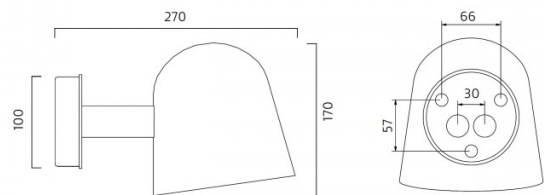

Zero Convex LED Wall Light

LA5757

SOURCE: <https://www.davidvillagelighting.co.uk/product/Zero-Convex-LED-Wall-Light/19610>

PRODUCT DESCRIPTION

Designer: Jens Fager

Convex LED Wall Light by Zero

Embodying the word convex with its curved and smooth lampshade, the Convex wall light was created by Swedish designer Jens Fager who channels Scandinavian design with this simple and functional fixture. The wall light is made from steel, formed into a subtle structure and featuring a glass diffuser to conceal the LED integrated light source.

PRODUCT SPECIFICATION

- Light Source:** 9W, 3000K, 505 lumens
- IP Code:** 20
- Dimming:** Dimmable via Dali dimming systems. Please consult your electrician, additional wiring may be required on site.
- Dimensions:** Ø16cm
17cm height
27cm depth
Ø10cm wall base