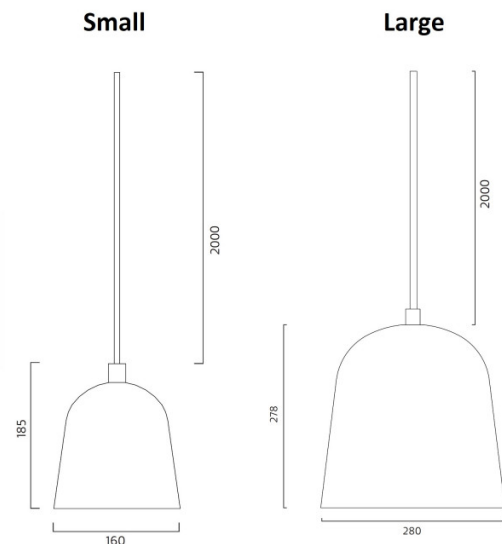

PRODUCT SPECIFICATION

Light Source: 1 x max 28W E27 (excluded)

IP Code: 20

Dimming: Dimmable via mains phase dimming

Dimensions: **Small** - Ø16cm, H 18.5cm
Small - Ø27.8cm, H 28cm

200cm cable length

For all sales and technical enquiries, please contact: