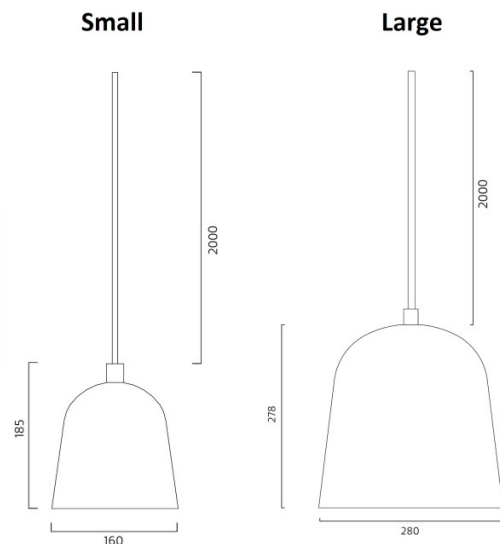

For all sales and technical enquiries, please contact:

+44 (0)114 263 4266

info@davidvillagelighting.co.uk

www.davidvillagelighting.co.uk