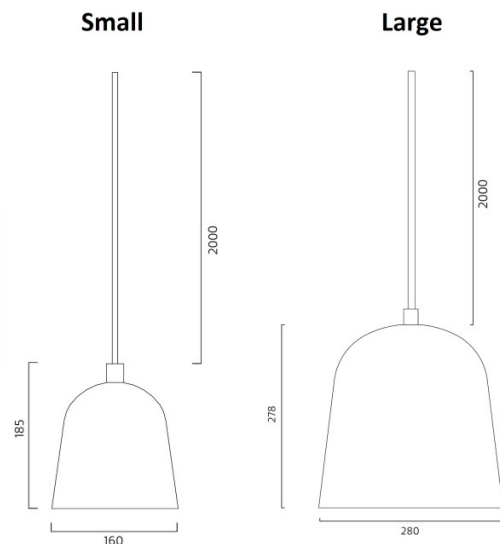

Zero Convex Pendant

LA5753

SOURCE: <https://www.davidvillagelighting.co.uk/product/Zero-Convex-Pendant/19607>

PRODUCT DESCRIPTION

Designer: Jens Fager

Convex Pendant Light by Zero

Designed by Jens Fager, the Convex pendant lamp features a simple yet effective silhouette and smooth lines. Embodying the adjective convex, the curved lampshade creates a subtle and functional look that can translate to any interior design scheme.

PRODUCT SPECIFICATION

Light Source: 1 x max 28W E27 (excluded)

IP Code: 20

Dimming: Dimmable via mains phase dimming

Dimensions: **Small** - Ø16cm, H 18.5cm
Small - Ø27.8cm, H 28cm

200cm cable length

For all sales and technical enquiries, please contact: