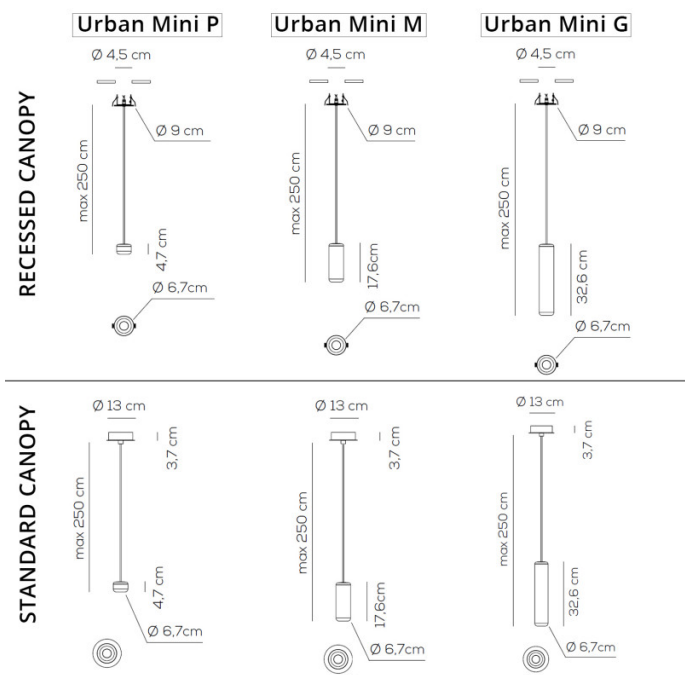

With an integrated LED source, the Urban Mini is energy efficient and emit a warm white, diffused downlight. Urban Mini is perfect to install in a linear arrangement above tables, bars, receptions or above a certain area you wish to accentuate. A light that will match any interior, whether in residential rooms or contract projects.

PRODUCT SPECIFICATION

Light Source: 8W, 32700K, 560 lumens
IP Code: 20
Dimming: **Standard Canopy:** Dimmable using trailing edge dimming.
Recessed Canopy: Non dimmable - driver required.

Dimensions: **Urban Mini P:** Ø 6.7 cm, 4.7 cm height
Urban Mini M: Ø 6.7 cm, 17.6 cm height
Urban Mini G: Ø 6.7 cm, 32.6 cm height
 max 250 cm drop height
 Ø9 cm (Ø 4.5 cm hole, 10cm min depth)