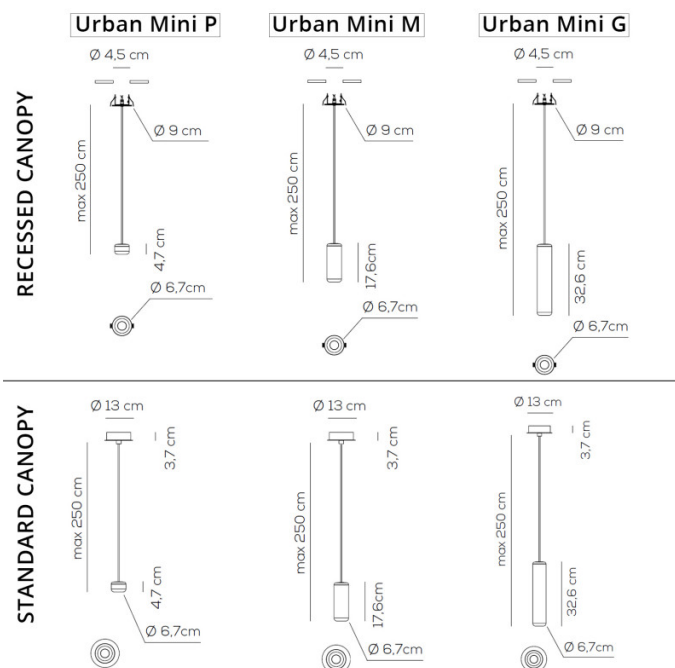

With an integrated LED source, the Urban Mini is energy efficient and emit a warm white, diffused downlight. Urban Mini is perfect to install in a linear arrangement above tables, bars, receptions or above a certain area you wish to accentuate. A light that will match any interior, whether in residential rooms or contract projects.

Browse through the [Urban Collection](#), which also includes the Urban mini ceiling light and the larger version Urban, with a pendant and ceiling light.

Please note, the Urban Mini with a recessed canopy is not dimmable as standard; a dedicated PSU driver is required. Please [contact us](#) for more information and pricing.

PRODUCT SPECIFICATION

Light Source: 8W, 32700K, 560 lumens
IP Code: 20
Dimming: **Standard Canopy:** Dimmable using trailing edge dimming.
Recessed Canopy: Non dimmable - driver required.

Dimensions: **Urban Mini P:** Ø 6.7 cm, 4.7 cm height
Urban Mini M: Ø 6.7 cm, 17.6 cm height
Urban Mini G: Ø 6.7 cm, 32.6 cm height

max 250 cm drop height
 Ø9 cm (Ø 4.5 cm hole, 10cm min depth)

For all sales and technical enquiries, please contact:

+44 (0)114 263 4266

info@davidvillagelighting.co.uk

www.davidvillagelighting.co.uk