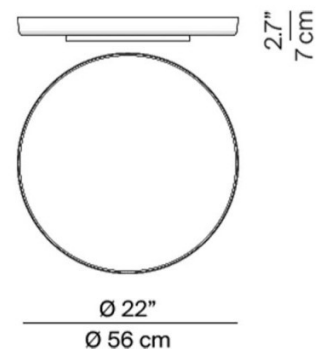

## PRODUCT SPECIFICATION

- Light Source:** 75W, 2700K, 3753 Lumens
- IP Code:** 20
- Dimming:** Dimmable via Push/DALI dimming systems. Please consult your electrician, additional wiring may be required on site.
- Dimensions:** Depth: 7cm  
Ø56cm