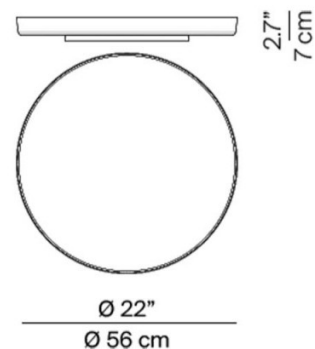

## PRODUCT SPECIFICATION

- Light Source:** 75W, 2700K, 3753 Lumens
- IP Code:** 20
- Dimming:** Dimmable via Push/DALI dimming systems. Please consult your electrician, additional wiring may be required on site.
- Dimensions:** Depth: 7cm  
Ø56cm