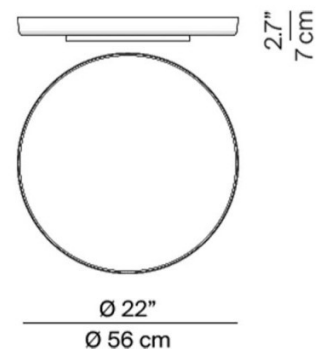

PRODUCT SPECIFICATION

- Light Source:** 75W, 2700K, 3753 Lumens
- IP Code:** 20
- Dimming:** Dimmable via Push/DALI dimming systems. Please consult your electrician, additional wiring may be required on site.
- Dimensions:** Depth: 7cm
Ø56cm