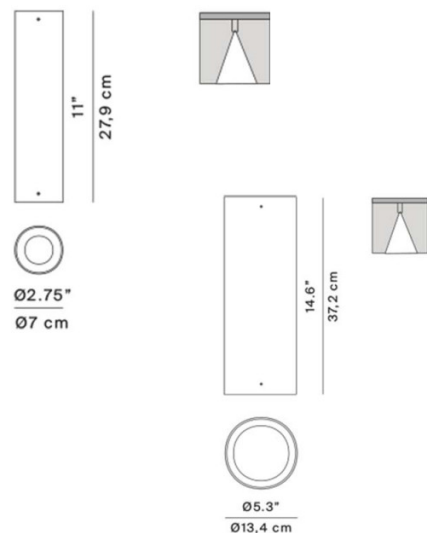

Also available in a range of colours

PRODUCT SPECIFICATION

Light Source: **Small:** 1 x Max 30W HAGS GU10 (excluded)
Large: 1 x Max 45W HMGS G53 (excluded)

IP Code: 20

Dimming: Dimmable via mains phase dimming.

Dimensions: Small:
 Height: 27.9cm
 Ø7cm

Large:
 Height: 37.2cm
 Ø13.4cm

For all sales and technical enquiries, please contact:

+44 (0)114 263 4266

info@davidvillagelighting.co.uk

www.davidvillagelighting.co.uk