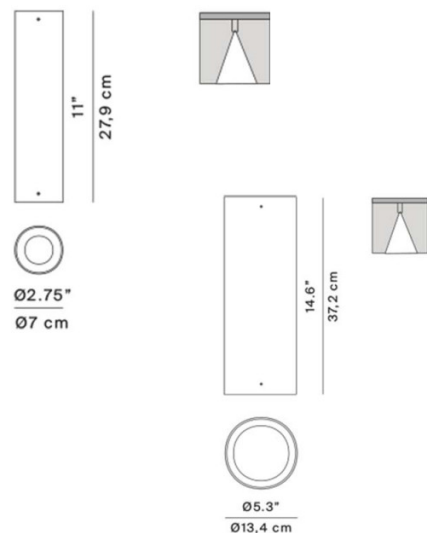

For all sales and technical enquiries, please contact:

+44 (0)114 263 4266

info@davidvillagelighting.co.uk

www.davidvillagelighting.co.uk