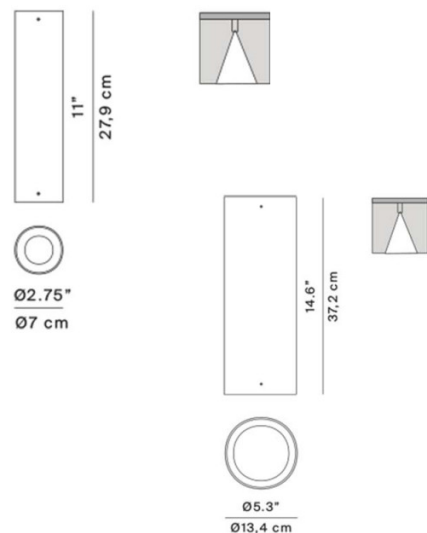

## PRODUCT SPECIFICATION

**Light Source:** **Small:** 1 x Max 30W HAGS GU10 (excluded)  
**Large:** 1 x Max 45W HMGS G53 (excluded)

**IP Code:** 20

**Dimming:** Dimmable via mains phase dimming.

**Dimensions: Small:**  
Height: 27.9cm  
Ø7cm

**Large:**  
Height: 37.2cm  
Ø13.4cm

**For all sales and technical enquiries, please contact:**

+44 (0)114 263 4266

info@davidvillagelighting.co.uk

www.davidvillagelighting.co.uk