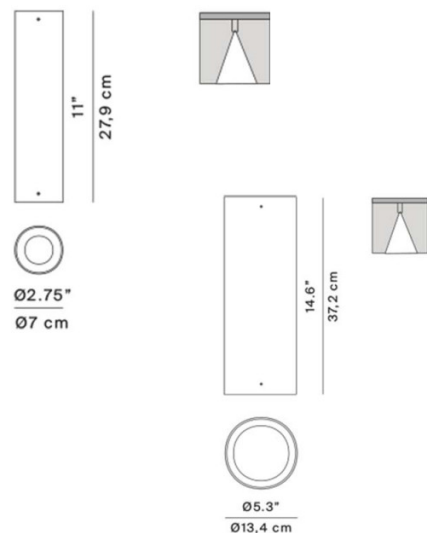

Also available in a range of colours

PRODUCT SPECIFICATION

Light Source: **Small:** 1 x Max 30W HAGS GU10 (excluded)
Large: 1 x Max 45W HMGS G53 (excluded)

IP Code: 20

Dimming: Dimmable via mains phase dimming.

Dimensions: Small:
Height: 27.9cm
Ø7cm

Large:
Height: 37.2cm
Ø13.4cm

For all sales and technical enquiries, please contact:

+44 (0)114 263 4266

info@davidvillagelighting.co.uk

www.davidvillagelighting.co.uk