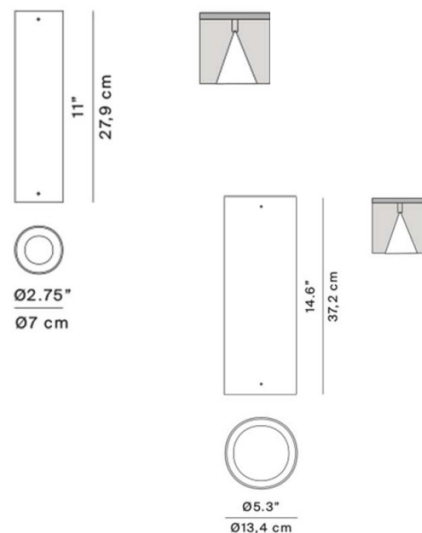

Also available in a range of colours

PRODUCT SPECIFICATION

Light Source: **Small:** 1 x Max 30W HAGS GU10 (excluded)
Large: 1 x Max 45W HMGS G53 (excluded)

IP Code: 20

Dimming: Dimmable via mains phase dimming.

Dimensions: Small:
Height: 27.9cm
Ø7cm

Large:
Height: 37.2cm
Ø13.4cm

For all sales and technical enquiries, please contact:

+44 (0)114 263 4266

info@davidvillagelighting.co.uk

www.davidvillagelighting.co.uk