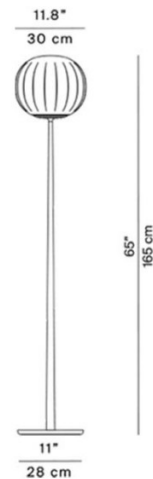

The ash wood finish is a natural and calming style, great for Scandinavian or minimalistic interiors. The rounded surface of the glass diffuser hosts subtle vertical ridges, blurring at each end of the sphere and creating delicate and harmonious lines. This minimalist lamp produces a gentle and even light, it also features a built-in dimmable function in order for you to personalise the ambience of your space. The Luceplan Lita Floor Lamp can be a great new addition in a lounge, next to your desk, or even in a bedroom.

## PRODUCT SPECIFICATION

**Light Source:** 1 x Max 16W LED E27 (excluded)

**IP Code:** 20

**Dimming:** In line dimmer included on cable.

**Dimensions:** Ø30cm  
H: 165cm  
Base: 28cm  
Cable Length: 225cm