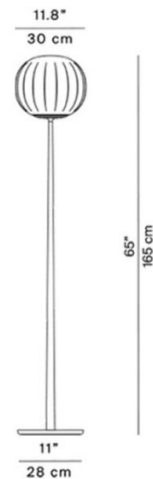

Luceplan Lita Floor Lamp

LA5717/A

SOURCE: <https://www.davidvillagelighting.co.uk/product/Luceplan-Lita-Floor-Lamp/19570>

PRODUCT DESCRIPTION

Designer: David Dolcini

Luceplan Lita Floor Lamp

The Lita Floor Lamp, designed by David Dolcini, is a perfect combination of natural elements and modern-day technology. If you are looking for a way to optimise the ambience of your space, look no further. The Lita Floor Lamp is a perfect example of how you don't have to sacrifice elegance for a sturdy design.

The ash wood finish is a natural and calming style, great for Scandinavian or minimalistic interiors. The rounded surface of the glass diffuser hosts subtle vertical ridges, blurring at each end of the sphere and creating delicate and harmonious lines. This minimalist lamp produces a gentle and even light, it also features a built-in dimmable function in order for you to personalise the ambience of your space. The Luceplan Lita Floor Lamp can be a great new addition in a lounge, next to your desk, or even in a bedroom.

PRODUCT SPECIFICATION

Light Source: 1 x Max 16W LED E27 (excluded)

IP Code: 20

Dimming: In line dimmer included on cable.

Dimensions: Ø30cm
H: 165cm
Base: 28cm
Cable Length: 225cm

For all sales and technical enquiries, please contact: