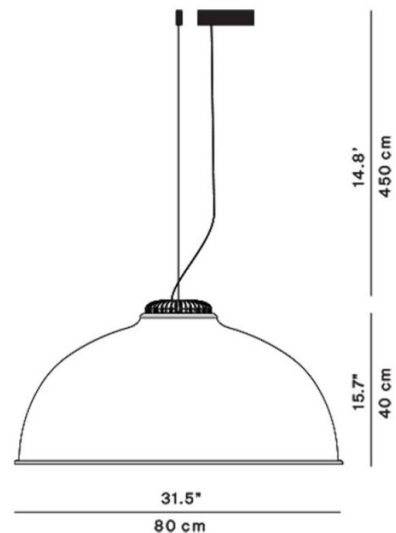

## PRODUCT SPECIFICATION

- Light Source:** Warmest White: 23W, 2700K, 1528 Lumen  
Warm White: 23W, 3000K, 1591 Lumen
- IP Code:** 20
- Dimming:** Dimmable via Dali dimming systems or Push to make/ switch dimming.  
Please consult your electrician, additional wiring may be required on site.
- Dimensions:** Shade: Ø80cm  
Shade Height: 40cm  
Drop: 450cm