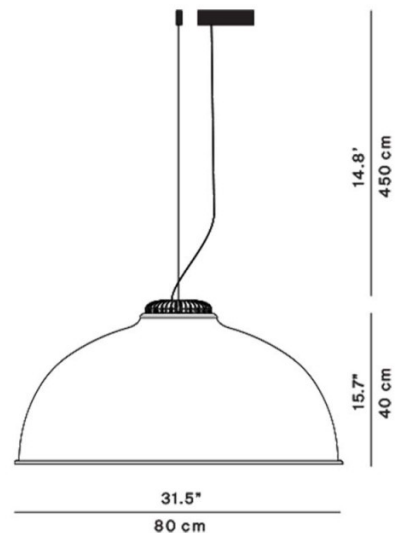

## PRODUCT SPECIFICATION

- Light Source:** Warmest White: 23W, 2700K, 1528 Lumen  
Warm White: 23W, 3000K, 1591 Lumen
- IP Code:** 20
- Dimming:** Dimmable via Dali dimming systems or Push to make/ switch dimming.  
Please consult your electrician, additional wiring may be required on site.
- Dimensions:** Shade: Ø80cm  
Shade Height: 40cm  
Drop: 450cm