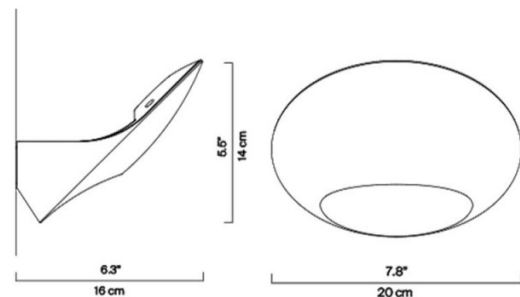

PRODUCT SPECIFICATION

Light Source: 34W, 2700K, 1932 Lumens

IP Code: 20

Dimming: Dimmable via trailing edge dimming.

Dimensions: Width: 20cm
Height: 14cm
Depth: 16cm

For all sales and technical enquiries, please contact: