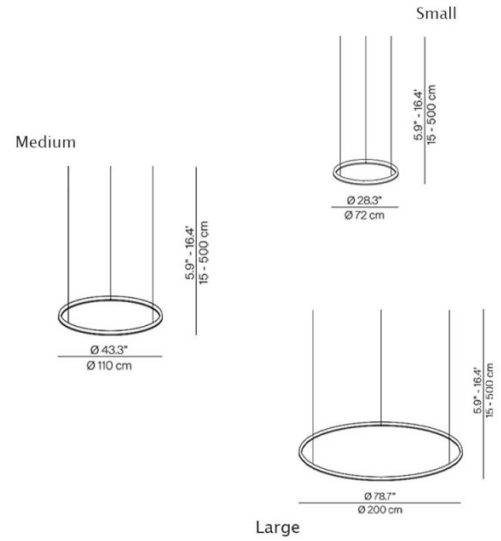

PRODUCT SPECIFICATION

Light Source: **Small:**
52W, 3000K, 2788 Lumens

Medium:
75W, 3000K, 2503 Lumens

Large:
125W, 3000K, 4292 Lumens

IP Code: 20

Dimming: Dimmable via DALI/Push to make dimming systems.
Please consult your electrician, additional wiring may be required on site.

Dimensions: Small:
Min Drop: 15cm
Max Drop: 500cm
Ø72cm

Medium:
Min Drop: 15cm
Max Drop: 500cm
Ø110cm

Large:
Min Drop: 15cm
Max Drop: 500cm
Ø200cm

For all sales and technical enquiries, please contact:

+44 (0)114 263 4266

info@davidvillagelighting.co.uk

www.davidvillagelighting.co.uk