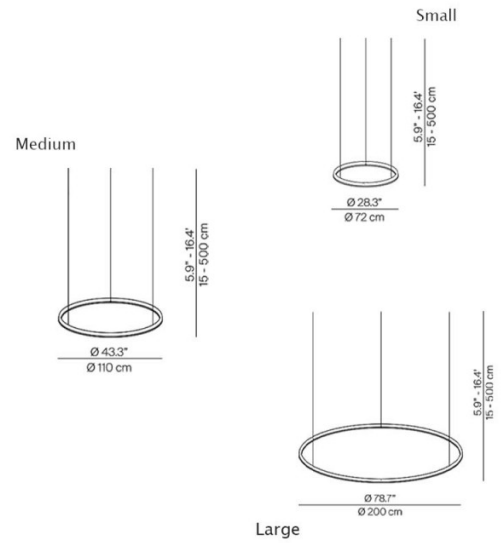

Compendium Circular Suspension can be installed individually or combined in up to three rings to create your own unique composition.

Available in 3 sizes and 3 different finishes.

PRODUCT SPECIFICATION

Light Source: **Small:**
52W, 3000K, 2788 Lumens

Dimensions: Small:
Min Drop: 15cm
Max Drop: 500cm
Ø72cm

Medium:
Min Drop: 15cm
Max Drop: 500cm
Ø110cm

Large:
Min Drop: 15cm
Max Drop: 500cm
Ø200cm

For all sales and technical enquiries, please contact:

+44 (0)114 263 4266