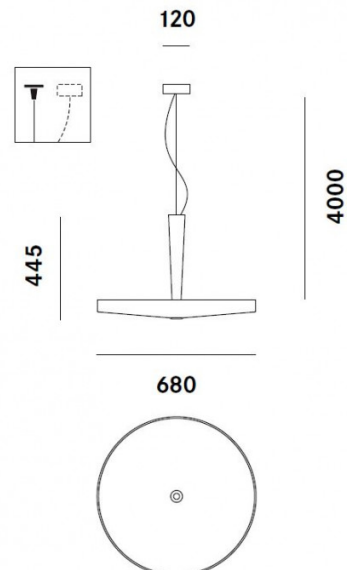

A versatile pendant, equally at home hanging above an intimate living or dining area as it is lighting wide, open commercial spaces, the Equilibre Halo pendant consists of a large, circular diffuser attached to a tapered stem, and its name is a reference to the subtle formal balance between these two elements. With a pair of independently-controlled light sources, you can choose whether to direct light upwards through the stem to reflect from the ceiling and provide indirect light across a room, or downwards to directly illuminate a worktop or table.

The Equilibre S3 pendant is available in a matt white finish. Use alone as an elegant feature light or combine several to create a stunning array.

PRODUCT SPECIFICATION

Light Source: 3 x R7s 150W max (excluded)
and
1 x 40W G9 (excluded)

IP Code: 20

Dimming: Dimmable via mains phase dimming

Dimensions: Ø68cm
44.5cm height
12cm ceiling rose
355cm cable length

For all sales and technical enquiries, please contact:

+44 (0)114 263 4266

info@davidvillagelighting.co.uk