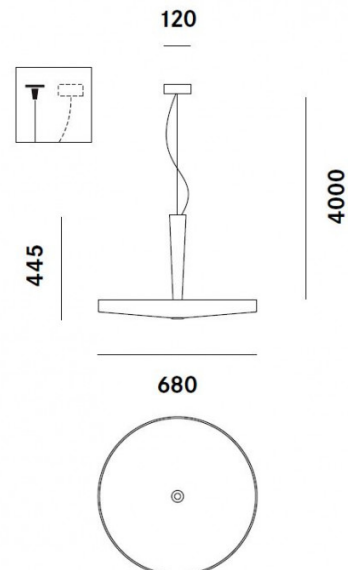

A versatile pendant, equally at home hanging above an intimate living or dining area as it is lighting wide, open commercial spaces, the Equilibre Halo pendant consists of a large, circular diffuser attached to a tapered stem, and its name is a reference to the subtle formal balance between these two elements. With a pair of independently-controlled light sources, you can choose whether to direct light upwards through the stem to reflect from the ceiling and provide indirect light across a room, or downwards to directly illuminate a worktop or table.

The Equilibre S3 pendant is available in a matt white finish. Use alone as an elegant feature light or combine several to create a stunning array.

PRODUCT SPECIFICATION

Light Source: 3 x R7s 150W max (excluded)
and
1 x 40W G9 (excluded)

IP Code: 20

Dimming: Dimmable via mains phase dimming

Dimensions: Ø68cm
44.5cm height
12cm ceiling rose
355cm cable length

For all sales and technical enquiries, please contact:

+44 (0)114 263 4266

info@davidvillagelighting.co.uk