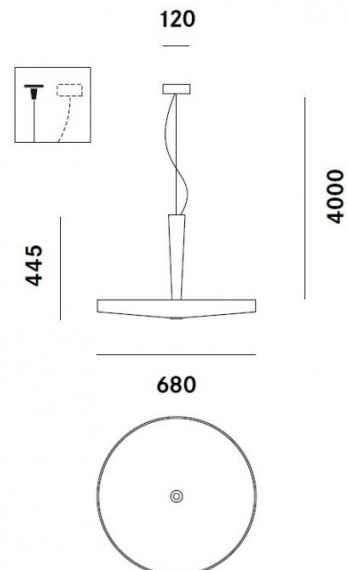

A versatile pendant, equally at home hanging above an intimate living or dining area as it is lighting wide, open commercial spaces, the Equilibre Halo pendant consists of a large, circular diffuser attached to a tapered stem, and its name is a reference to the subtle formal balance between these two elements. With a pair of independently-controlled light sources, you can choose whether to direct light upwards through the stem to reflect from the ceiling and provide indirect light across a room, or downwards to directly illuminate a worktop or table.

## PRODUCT SPECIFICATION

**Light Source:** 3 x R7s 150W max (excluded)  
and  
1 x 40W G9 (excluded)

**IP Code:** 20

**Dimming:** Dimmable via mains phase dimming

**Dimensions:** Ø68cm  
44.5cm height  
12cm ceiling rose  
355cm cable length