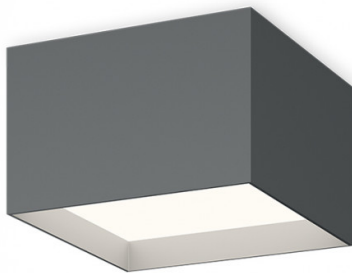

VIBIA

**Vibia Structural 2632 LED
Ceiling Light**

LA5697

SOURCE: <https://www.davidvillagelighting.co.uk/product/Vibia-Structural-2632-LED-Ceiling-Light/19542>

PRODUCT DESCRIPTION

Designer: Arik Levy

**Vibia Structural 2632 LED Ceiling
Light**

The Vibia Structural 2632 LED Ceiling Light is a contemporary and architectural lighting solution. Designed by Arik Levy, this ceiling light combines a sharp geometric silhouette with a soft but functional illumination. Inspired by ancient architecture, Arik Levy aimed to produce a dramatic ceiling light that could adapt to numerous interiors, this creation projects direct and indirect LED light through cubic volumes to achieve this. The 2632 is the most unobtrusive light in the Structural collection, with a depth of only 15cm it is an ideal lighting solution for environments with low ceilings.

Choose between either a black-grey or grey finish, depending on what suits your style. The Vibia Structural 2632 LED Ceiling Light is a stunning addition to both residential and commercial environments, display it in hallways, kitchens, entryways, reception areas, or even offices. This ceiling light can be displayed individually or in larger groups.