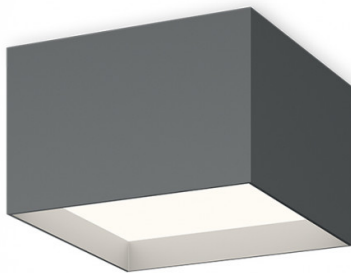

VIBIA

**Vibia Structural 2632 LED
Ceiling Light**

LA5697

SOURCE: <https://www.davidvillagelighting.co.uk/product/Vibia-Structural-2632-LED-Ceiling-Light/19542>

PRODUCT DESCRIPTION

Designer: Arik Levy

**Vibia Structural 2632 LED Ceiling
Light**

The Vibia Structural 2632 LED Ceiling Light is a contemporary and architectural lighting solution. Designed by Arik Levy, this ceiling light combines a sharp geometric silhouette with a soft but functional illumination. Inspired by ancient architecture, Arik Levy aimed to produce a dramatic ceiling light that could adapt to numerous interiors, this creation projects direct and indirect LED light through cubic volumes to achieve this. The 2632 is the most unobtrusive light in the Structural collection, with a depth of only 15cm it is an ideal lighting solution for environments with low ceilings.

Choose between either a black-grey or grey finish, depending on what suits your style. The Vibia Structural 2632 LED Ceiling Light is a stunning addition to both residential and commercial environments, display it in hallways, kitchens, entryways, reception areas, or even offices. This ceiling light can be displayed individually or in larger groups.