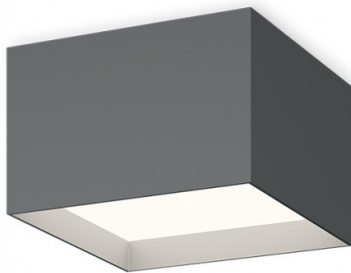

VIBIA

**Vibia Structural 2632 LED  
Ceiling Light**

LA5697

SOURCE: <https://www.davidvillagelighting.co.uk/product/Vibia-Structural-2632-LED-Ceiling-Light/19542>

**PRODUCT DESCRIPTION**

Designer: Arik Levy

**Vibia Structural 2632 LED Ceiling  
Light**

The Vibia Structural 2632 LED Ceiling Light is a contemporary and architectural lighting solution. Designed by Arik Levy, this ceiling light combines a sharp geometric silhouette with a soft but functional illumination. Inspired by ancient architecture, Arik Levy aimed to produce a dramatic ceiling light that could adapt to numerous interiors, this creation projects direct and indirect LED light through cubic volumes to achieve this. The 2632 is the most unobtrusive light in the Structural collection, with a depth of only 15cm it is an ideal lighting solution for environments with low ceilings.

Choose between either a black-grey or grey finish, depending on what suits your style. The Vibia Structural 2632 LED Ceiling Light is a stunning addition to both residential and commercial environments, display it in hallways, kitchens, entryways, reception areas, or even offices. This ceiling light can be displayed individually or in larger groups.