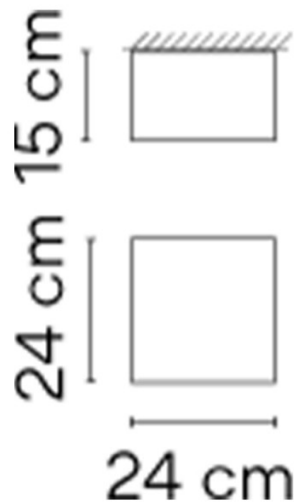

**Vibia Structural 2632 LED Ceiling  
Light**

The Vibia Structural 2632 LED Ceiling Light is a contemporary and architectural lighting solution. Designed by Arik Levy, this ceiling light combines a sharp geometric silhouette with a soft but functional illumination. Inspired by ancient architecture, Arik Levy aimed to produce a dramatic ceiling light that could adapt to numerous interiors, this creation projects direct and indirect LED light through cubic volumes to achieve this. The 2632 is the most unobtrusive light in the Structural collection, with a depth of only 15cm it is an ideal lighting solution for environments with low ceilings.

**PRODUCT SPECIFICATION**

- Light Source:** 15W, 3000K, 2214 Lumens
- IP Code:** 20
- Dimming:** Dimmable via 1-10V dimming systems. Please consult your electrician, additional wiring may be required on-site.
- Dimensions:** Width: 24cm  
Length: 24cm  
Depth: 15cm