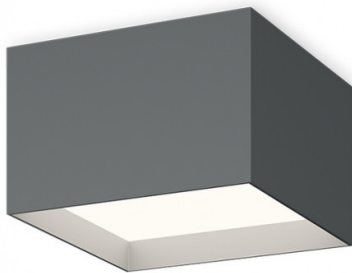

VIBIA

**Vibia Structural 2632 LED  
Ceiling Light**

LA5697

SOURCE: <https://www.davidvillagelighting.co.uk/product/Vibia-Structural-2632-LED-Ceiling-Light/19542>

**PRODUCT DESCRIPTION**

Designer: Arik Levy

**Vibia Structural 2632 LED Ceiling  
Light**

The Vibia Structural 2632 LED Ceiling Light is a contemporary and architectural lighting solution. Designed by Arik Levy, this ceiling light combines a sharp geometric silhouette with a soft but functional illumination. Inspired by ancient architecture, Arik Levy aimed to produce a dramatic ceiling light that could adapt to numerous interiors, this creation projects direct and indirect LED light through cubic volumes to achieve this. The 2632 is the most unobtrusive light in the Structural collection, with a depth of only 15cm it is an ideal lighting solution for environments with low ceilings.

Choose between either a black-grey or grey finish, depending on what suits your style. The Vibia Structural 2632 LED Ceiling Light is a stunning addition to both residential and commercial environments, display it in hallways, kitchens, entryways, reception areas, or even offices. This ceiling light can be displayed individually or in larger groups.