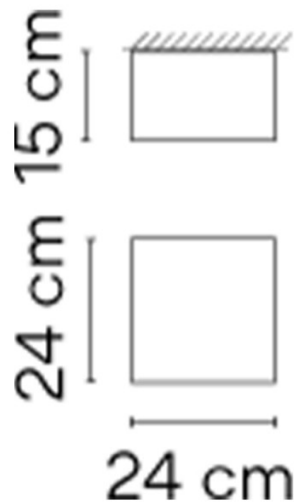

PRODUCT SPECIFICATION

- Light Source:** 15W, 3000K, 2214 Lumens
- IP Code:** 20
- Dimming:** Dimmable via 1-10V dimming systems. Please consult your electrician, additional wiring may be required on-site.
- Dimensions:** Width: 24cm
Length: 24cm
Depth: 15cm