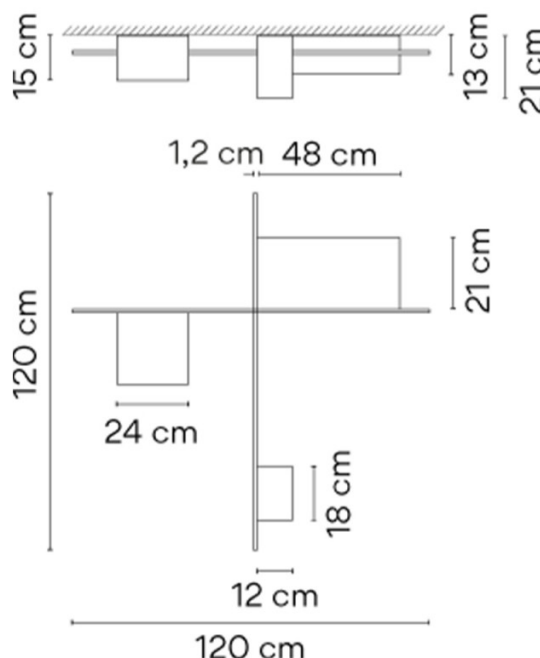

Designed by Arik Levy, the Vibia Structural 2645 LED Ceiling Light is the largest in the collection. The silhouette combines sleek metal rods and aluminium boxes which house the LED light sources. These box diffusers assist in creating both indirect and indirect illumination, not only creating fun plays of light on the ceiling but also casting an even glow across your room.

PRODUCT SPECIFICATION

- Light Source:** 55W, 3000K, 7720 Lumens
- IP Code:** 20
- Dimming:** Dimmable via 1-10V dimming systems. Please consult your electrician, additional wiring may be required on-site.
- Dimensions:** Width: 120cm
Length: 120cm
Maximum Depth: 21cm