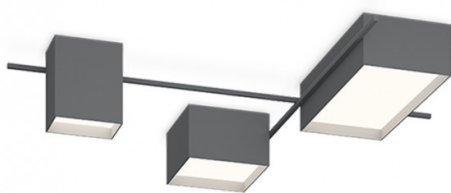

VIBIA

Vibia Structural 2645 LED Ceiling Light

LA5696

SOURCE: <https://www.davidvillagelighting.co.uk/product/Vibia-Structural-2645-LED-Ceiling-Light/19541>

PRODUCT DESCRIPTION

Designer: Arik Levy

Vibia Structural 2645 LED Ceiling Light

Designed by Arik Levy, the Vibia Structural 2645 LED Ceiling Light is the largest in the collection. The silhouette combines sleek metal rods and aluminium boxes which house the LED light sources. These box diffusers assist in creating both indirect and indirect illumination, not only creating fun plays of light on the ceiling but also casting an even glow across your room.

This contemporary ceiling Light remains unobtrusive despite its size and is just as stunning turned off as it is when illuminating - replicating a piece of art on your wall and guaranteed to catch the eye of you and any visitors. Available in two industrial finishes, the Vibia Structural LED Ceiling Light can fit into a range of modern interiors, for both residential and commercial areas.

PRODUCT SPECIFICATION

- Light Source:** 55W, 3000K, 7720 Lumens
- IP Code:** 20
- Dimming:** Dimmable via 1-10V dimming systems. Please consult your electrician, additional wiring may be required on-site.
- Dimensions:** Width: 120cm
Length: 120cm
Maximum Depth: 21cm