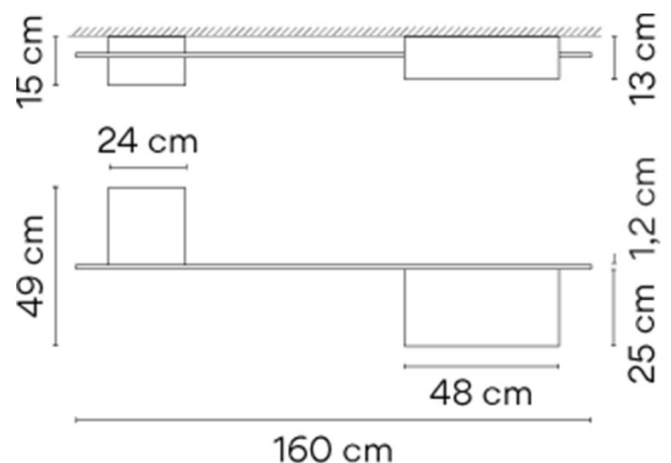

### PRODUCT SPECIFICATION

<b>Light Source:</b>	41W, 3000K, 6642 Lumens
<b>IP Code:</b>	20
<b>Dimming:</b>	Dimmable via 1-10V dimming systems. Please consult your electrician, additional wiring may be required on-site.
<b>Dimensions:</b>	Width: 49cm Length: 160cm Maximum Depth: 15cm