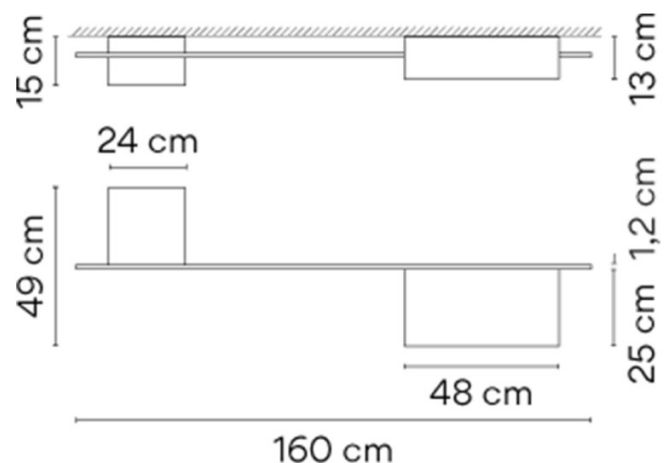

### PRODUCT SPECIFICATION

<b>Light Source:</b>	41W, 3000K, 6642 Lumens
<b>IP Code:</b>	20
<b>Dimming:</b>	Dimmable via 1-10V dimming systems. Please consult your electrician, additional wiring may be required on-site.
<b>Dimensions:</b>	Width: 49cm Length: 160cm Maximum Depth: 15cm