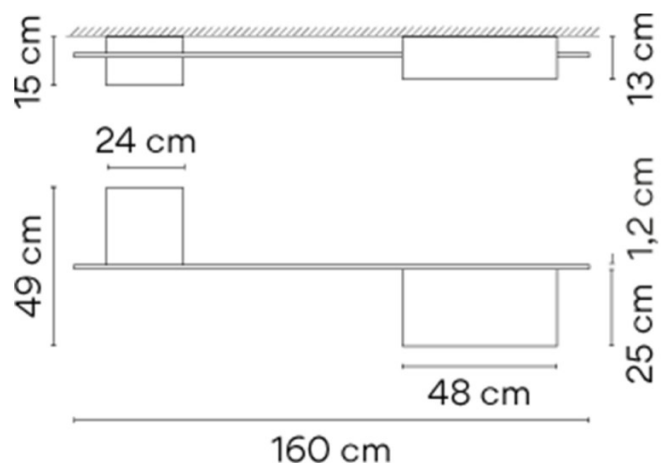

The Structural 2642 LED Ceiling Light was designed by Arik Levy for Vibia, its inspiration came from the ancient routine of illuminating caves with torches placed in corners. This ceiling light is strikingly minimalistic despite its bold geometric shapes and utilises high-quality metal. This design plays with light and shadow, providing you with both direct and indirect illumination in order to grant you with highly functional but glare-free light.

PRODUCT SPECIFICATION

Light Source:	41W, 3000K, 6642 Lumens
IP Code:	20
Dimming:	Dimmable via 1-10V dimming systems. Please consult your electrician, additional wiring may be required on-site.
Dimensions:	Width: 49cm Length: 160cm Maximum Depth: 15cm