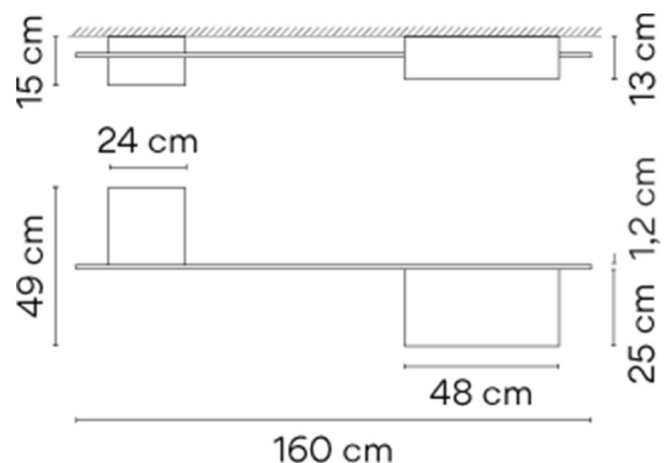

## PRODUCT SPECIFICATION

<b>Light Source:</b>	41W, 3000K, 6642 Lumens
<b>IP Code:</b>	20
<b>Dimming:</b>	Dimmable via 1-10V dimming systems. Please consult your electrician, additional wiring may be required on-site.
<b>Dimensions:</b>	Width: 49cm Length: 160cm Maximum Depth: 15cm