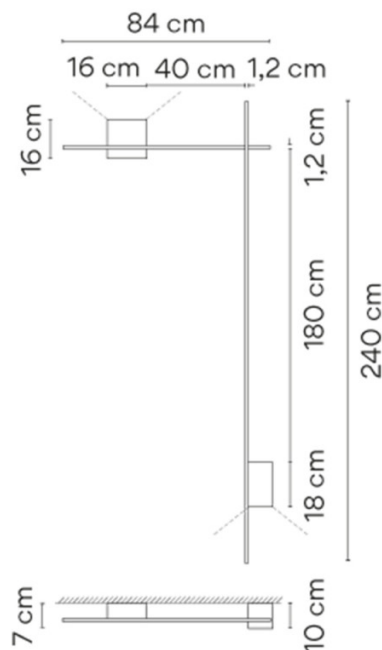

### Vibia Structural 2617 LED Wall Light

An architectural design by Arik Levy, the Vibia Structural 2617 LED Wall Light combines sharp geometric shapes and cubic forms. The result is a bold but strikingly minimalistic LED lighting solution. Structural 2617 features two diffusers, one projecting an indirect up light towards the ceiling and one projecting a similar illumination down towards the floor, a contemporary wall light that plays with light and shadow. Thanks to the unique silhouette of the Vibia Structural, it not only creates a functional but inviting lighting effect but it is also just as striking when turned off. This wall light resembles a piece of art in your space.

## PRODUCT SPECIFICATION

<b>Light Source:</b>	6W, 3000K, 1513 Lumens
<b>IP Code:</b>	20
<b>Dimming:</b>	Dimmable via 1-10V dimming systems. Please consult your electrician, additional wiring may be required on-site.
<b>Dimensions:</b>	Height: 240cm Width: 84cm Maximum Depth: 10cm