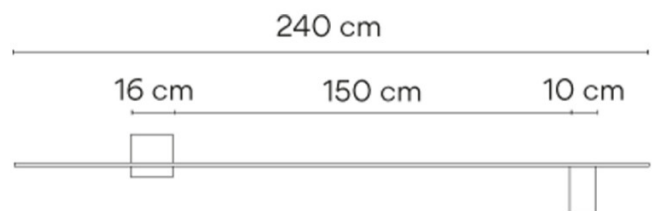

PRODUCT SPECIFICATION

Light Source:	6W, 3000K, 1513 Lumens
IP Code:	20
Dimming:	Dimmable via 1-10V dimming systems. Please consult your electrician, additional wiring may be required on-site.
Dimensions:	Length: 240cm Width: 30cm Maximum Depth: 10cm