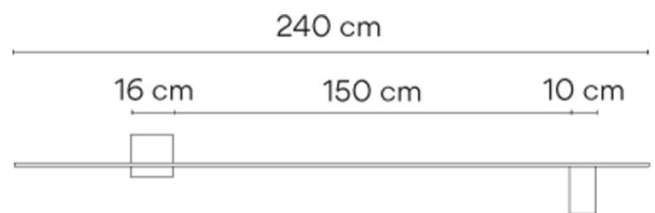

PRODUCT SPECIFICATION

Light Source:	6W, 3000K, 1513 Lumens
IP Code:	20
Dimming:	Dimmable via 1-10V dimming systems. Please consult your electrician, additional wiring may be required on-site.
Dimensions:	Length: 240cm Width: 30cm Maximum Depth: 10cm