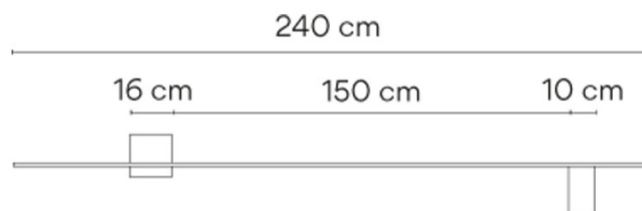

PRODUCT SPECIFICATION

Light Source:	6W, 3000K, 1513 Lumens
IP Code:	20
Dimming:	Dimmable via 1-10V dimming systems. Please consult your electrician, additional wiring may be required on-site.
Dimensions:	Length: 240cm Width: 30cm Maximum Depth: 10cm