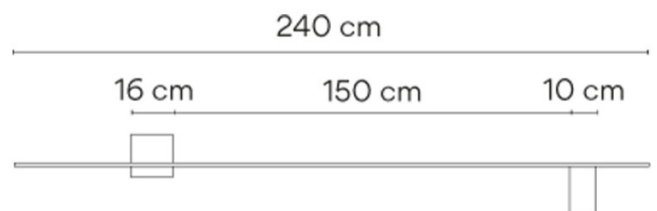

PRODUCT SPECIFICATION

- Light Source:** 6W, 3000K, 1513 Lumens
- IP Code:** 20
- Dimming:** Dimmable via 1-10V dimming systems. Please consult your electrician, additional wiring may be required on-site.
- Dimensions:** Length: 240cm
Width: 30cm
Maximum Depth: 10cm