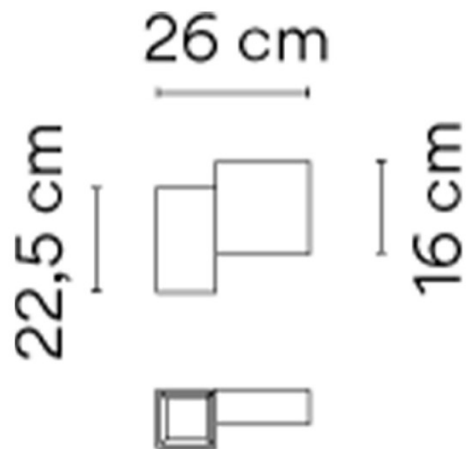

VIBIA

Vibia Structural 2602 LED Wall Light

LA5692

SOURCE: <https://www.davidvillagelighting.co.uk/product/Vibia-Structural-2602-LED-Wall-Light/19537>

PRODUCT DESCRIPTION

Designer: Arik Levy

Vibia Structural 2602 LED Wall Light

The Vibia Structural 2602 LED Wall Light is a combination of two cubical shades with polycarbonate diffusers. Designed by Arik Levy, the inspiration behind this contemporary wall light lies within ancient architecture and the use of torches placed in corners to illuminate caves. The Structural 2602 Wall Light emits an indirect illumination both up the wall towards the ceiling and down the wall towards the floor, the result is a burst of light that spans the surface of this wall light and a creative play of light and shadow.

PRODUCT SPECIFICATION

- Light Source:** 6W, 3000K, 1513 Lumens
- IP Code:** 20
- Dimming:** Dimmable 1-10V dimming systems. Please consult your electrician, additional wiring may be required on site.
- Dimensions:** Width: 26cm
Height: 22cm
Depth: 10cm