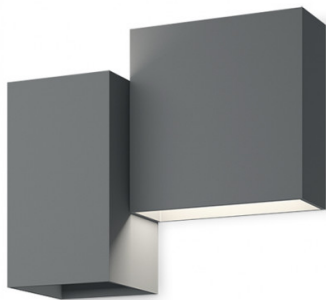

VIBIA

Vibia Structural 2602 LED Wall Light

LA5692

SOURCE: <https://www.davidvillagelighting.co.uk/product/Vibia-Structural-2602-LED-Wall-Light/19537>

PRODUCT DESCRIPTION

Designer: Arik Levy

Vibia Structural 2602 LED Wall Light

The Vibia Structural 2602 LED Wall Light is a combination of two cubical shades with polycarbonate diffusers. Designed by Arik Levy, the inspiration behind this contemporary wall light lies within ancient architecture and the use of torches placed in corners to illuminate caves. The Structural 2602 Wall Light emits an indirect illumination both up the wall towards the ceiling and down the wall towards the floor, the result is a burst of light that spans the surface of this wall light and a creative play of light and shadow.

The Vibia Structural Wall Light is not only an inviting lighting solution but it also provides a sculptural form on whichever wall you decide to display it on, resembling a piece of art when turned off. Structural is available in either black-grey or grey, allowing you to choose between the two tones to best match your interior and personal style. It is a beautiful addition to living spaces, hallways, corridors, kitchens, workspaces and even contemporary bedrooms.