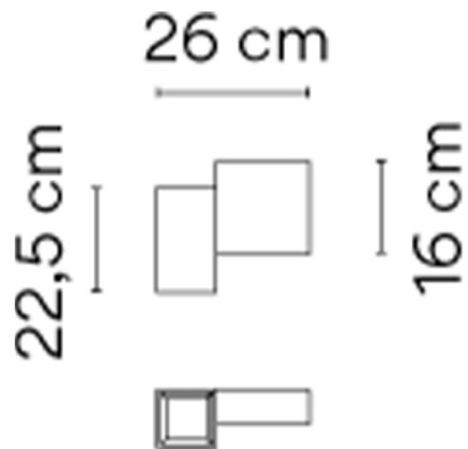

### Vibia Structural 2602 LED Wall Light

The Vibia Structural 2602 LED Wall Light is a combination of two cubical shades with polycarbonate diffusers. Designed by Arik Levy, the inspiration behind this contemporary wall light lies within ancient architecture and the use of torches placed in corners to illuminate caves. The Structural 2602 Wall Light emits an indirect illumination both up the wall towards the ceiling and down the wall towards the floor, the result is a burst of light that spans the surface of this wall light and a creative play of light and shadow.

## PRODUCT SPECIFICATION

- Light Source:** 6W, 3000K, 1513 Lumens
- IP Code:** 20
- Dimming:** Dimmable 1-10V dimming systems. Please consult your electrician, additional wiring may be required on site.
- Dimensions:** Width: 26cm  
Height: 22cm  
Depth: 10cm