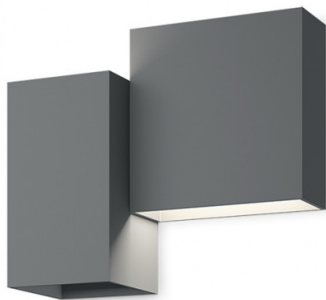

# Vibia Structural 2602 LED Wall Light

LA5692

SOURCE: <https://www.davidvillagelighting.co.uk/product/Vibia-Structural-2602-LED-Wall-Light/19537>

### Vibia Structural 2602 LED Wall Light

The Vibia Structural 2602 LED Wall Light is a combination of two cubical shades with polycarbonate diffusers. Designed by Arik Levy, the inspiration behind this contemporary wall light lies within ancient architecture and the use of torches placed in corners to illuminate caves. The Structural 2602 Wall Light emits an indirect illumination both up the wall towards the ceiling and down the wall towards the floor, the result is a burst of light that spans the surface of this wall light and a creative play of light and shadow.

The Vibia Structural Wall Light is not only an inviting lighting solution but it also provides a sculptural form on whichever wall you decide to display it on, resembling a piece of art when turned off. Structural is available in either black-grey or grey, allowing you to choose between the two tones to best match your interior and personal style. It is a beautiful addition to living spaces, hallways, corridors, kitchens, workspaces and even contemporary bedrooms.