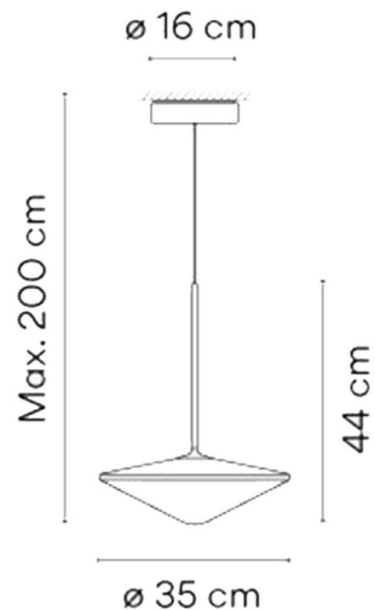

VIBIA

Vibia Tempo 5780 LED Pendant

LA5691

SOURCE: <https://www.davidvillagelighting.co.uk/product/Vibia-Tempo-5780-LED-Pendant/19536>

PRODUCT DESCRIPTION

Designer: Lievore, Altherr, Molina

Vibia Tempo 5780 Pendant

PRODUCT SPECIFICATION

| | |
|----------------------|--|
| Light Source: | 4W, 2700K, 415 Lumens |
| IP Code: | 20 |
| Dimming: | Dimmable via 1-10V and PUSH to make dimming systems. |
| Dimensions: | Shade: Ø35cm Shade Height: 44cm Maximum Drop: 200cm Ceiling Canopy: Ø16cm |