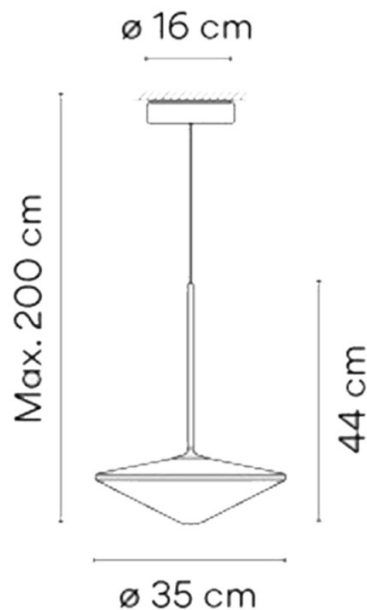

VIBIA

Vibia Tempo 5780 LED Pendant

LA5691

SOURCE: <https://www.davidvillagelighting.co.uk/product/Vibia-Tempo-5780-LED-Pendant/19536>

PRODUCT DESCRIPTION

Designer: Lievore, Altherr, Molina

Vibia Tempo 5780 Pendant

PRODUCT SPECIFICATION

Light Source:	4W, 2700K, 415 Lumens
IP Code:	20
Dimming:	Dimmable via 1-10V and PUSH to make dimming systems.
Dimensions:	Shade: Ø35cm Shade Height: 44cm Maximum Drop: 200cm Ceiling Canopy: Ø16cm