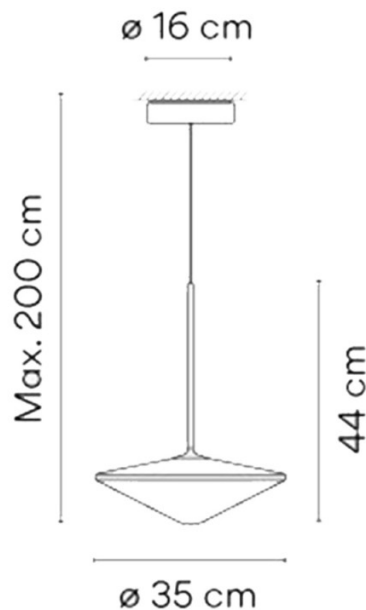

VIBIA

Vibia Tempo 5780 LED Pendant

LA5691

SOURCE: <https://www.davidvillagelighting.co.uk/product/Vibia-Tempo-5780-LED-Pendant/19536>

PRODUCT DESCRIPTION

Designer: Lievore, Altherr, Molina

Vibia Tempo 5780 Pendant

PRODUCT SPECIFICATION

Light Source:	4W, 2700K, 415 Lumens
IP Code:	20
Dimming:	Dimmable via 1-10V and PUSH to make dimming systems.
Dimensions:	Shade: Ø35cm Shade Height: 44cm Maximum Drop: 200cm Ceiling Canopy: Ø16cm