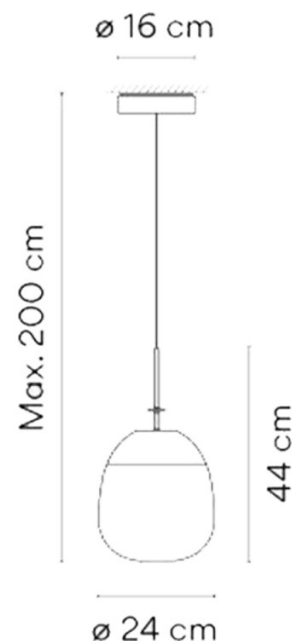

PRODUCT SPECIFICATION

Light Source:	4W, 2700K, 415 Lumens
IP Code:	20
Dimming:	Dimmable via 1-10V and PUSH to make dimming systems.
Dimensions:	Shade: Ø24cm Shade Height: 44cm Maximum Drop Height: 200cm Ceiling Canopy: Ø16cm