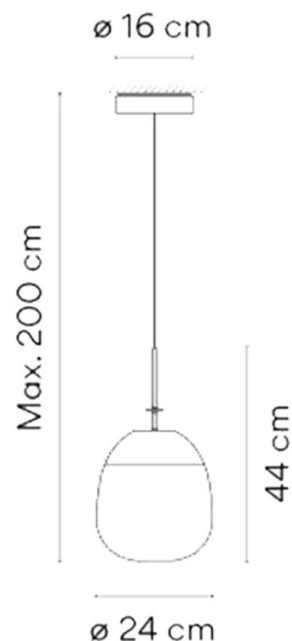

PRODUCT SPECIFICATION

Light Source:	4W, 2700K, 415 Lumens
IP Code:	20
Dimming:	Dimmable via 1-10V and PUSH to make dimming systems.
Dimensions:	Shade: Ø24cm Shade Height: 44cm Maximum Drop Height: 200cm Ceiling Canopy: Ø16cm