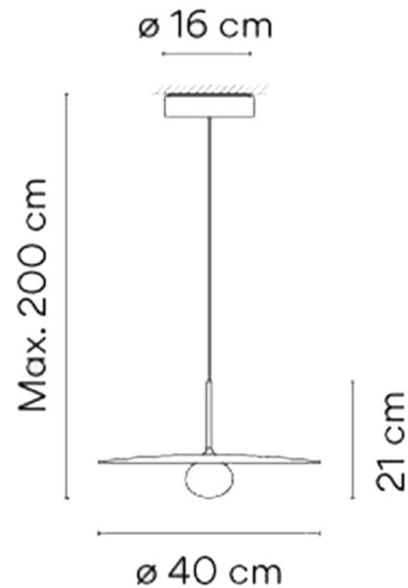

## PRODUCT SPECIFICATION

<b>Light Source:</b>	4W, 2700K, 415 Lumens
<b>IP Code:</b>	20
<b>Dimming:</b>	Dimmable via 1-10V and PUSH to make dimming systems.
<b>Dimensions:</b>	Shade: Ø40cm Shade Height: 21cm Maximum Drop Height: 200cm Ceiling Canopy: Ø16cm