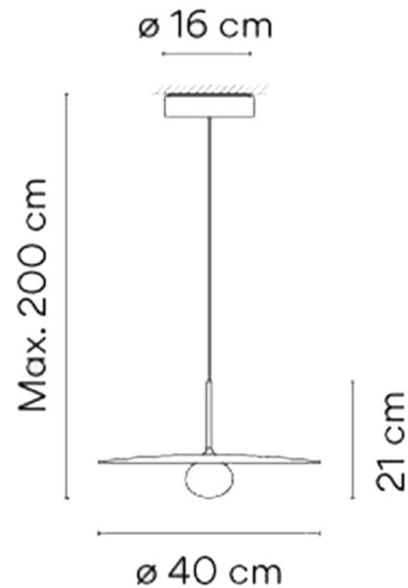

### PRODUCT SPECIFICATION

<b>Light Source:</b>	4W, 2700K, 415 Lumens
<b>IP Code:</b>	20
<b>Dimming:</b>	Dimmable via 1-10V and PUSH to make dimming systems.
<b>Dimensions:</b>	Shade: Ø40cm Shade Height: 21cm Maximum Drop Height: 200cm Ceiling Canopy: Ø16cm