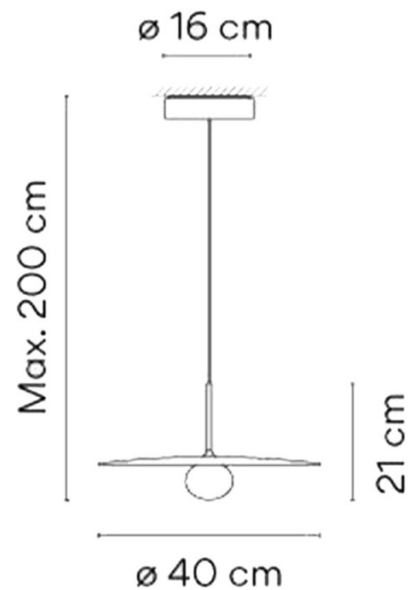

### PRODUCT SPECIFICATION

<b>Light Source:</b>	4W, 2700K, 415 Lumens
<b>IP Code:</b>	20
<b>Dimming:</b>	Dimmable via 1-10V and PUSH to make dimming systems.
<b>Dimensions:</b>	Shade: Ø40cm Shade Height: 21cm Maximum Drop Height: 200cm Ceiling Canopy: Ø16cm