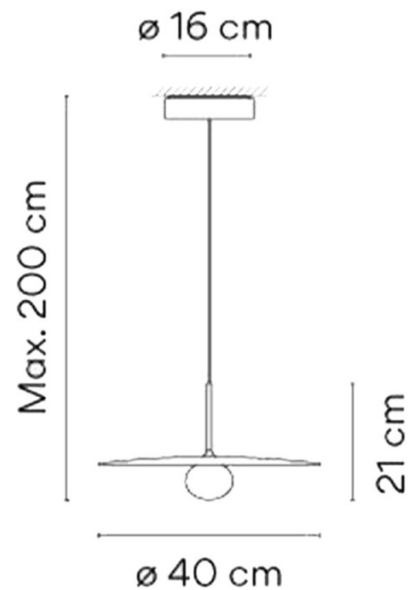

VIBIA

Vibia Tempo 5776 LED Pendant

LA5689

SOURCE: <https://www.davidvillagelighting.co.uk/product/Vibia-Tempo-5776-LED-Pendant/19534>

PRODUCT DESCRIPTION

Designer: Lievore, Altherr, Molina

Vibia Tempo 5776 Pendant

PRODUCT SPECIFICATION

Light Source:	4W, 2700K, 415 Lumens
IP Code:	20
Dimming:	Dimmable via 1-10V and PUSH to make dimming systems.
Dimensions:	Shade: Ø40cm Shade Height: 21cm Maximum Drop Height: 200cm Ceiling Canopy: Ø16cm