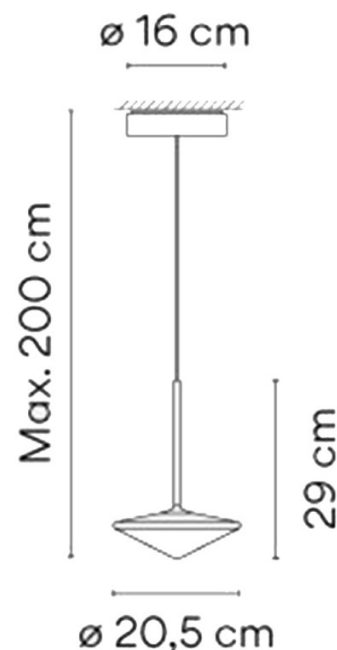

VIBIA

Vibia Tempo 5774 LED Pendant

LA5688

SOURCE: <https://www.davidvillagelighting.co.uk/product/Vibia-Tempo-5774-LED-Pendant/19533>

PRODUCT DESCRIPTION

Designer: Lievore, Altherr, Molina

Vibia Tempo 5774 Pendant

PRODUCT SPECIFICATION

Light Source:	4W, 2700K, 415 Lumens
IP Code:	20
Dimming:	Dimmable via 1-10V and PUSH to make dimming systems.
Dimensions:	Shade: Ø20.5cm Shade Height: 29cm Maximum Drop Height: 200cm Ceiling Canopy: Ø16cm