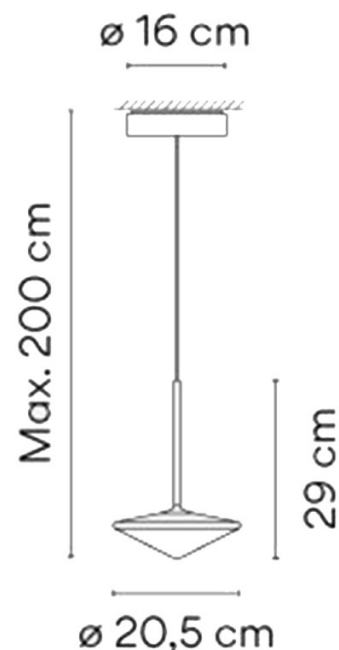

VIBIA

Vibia Tempo 5774 LED Pendant

LA5688

SOURCE: <https://www.davidvillagelighting.co.uk/product/Vibia-Tempo-5774-LED-Pendant/19533>

PRODUCT DESCRIPTION

Designer: Lievore, Altherr, Molina

Vibia Tempo 5774 Pendant

PRODUCT SPECIFICATION

Light Source:	4W, 2700K, 415 Lumens
IP Code:	20
Dimming:	Dimmable via 1-10V and PUSH to make dimming systems.
Dimensions:	Shade: Ø20.5cm Shade Height: 29cm Maximum Drop Height: 200cm Ceiling Canopy: Ø16cm