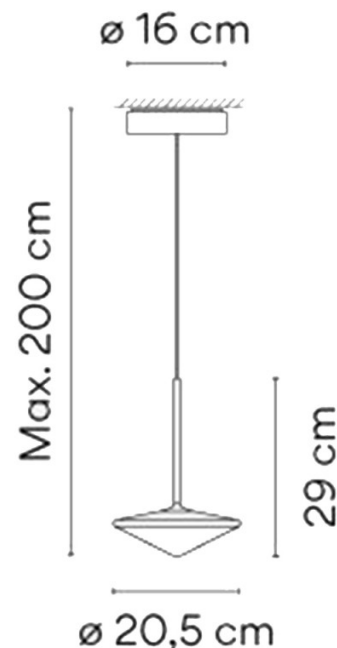

PRODUCT SPECIFICATION

Light Source:	4W, 2700K, 415 Lumens
IP Code:	20
Dimming:	Dimmable via 1-10V and PUSH to make dimming systems.
Dimensions:	Shade: Ø20.5cm Shade Height: 29cm Maximum Drop Height: 200cm Ceiling Canopy: Ø16cm