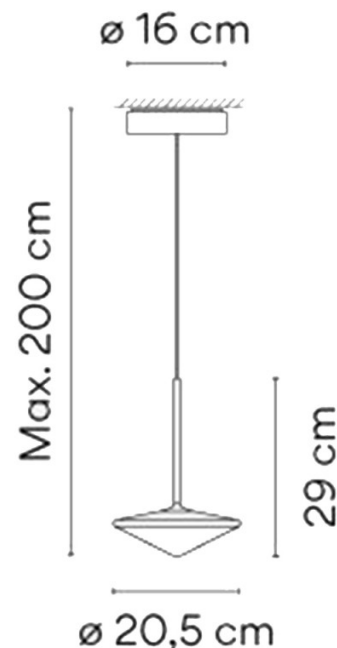

## PRODUCT SPECIFICATION

<b>Light Source:</b>	4W, 2700K, 415 Lumens
<b>IP Code:</b>	20
<b>Dimming:</b>	Dimmable via 1-10V and PUSH to make dimming systems.
<b>Dimensions:</b>	Shade: Ø20.5cm Shade Height: 29cm Maximum Drop Height: 200cm Ceiling Canopy: Ø16cm