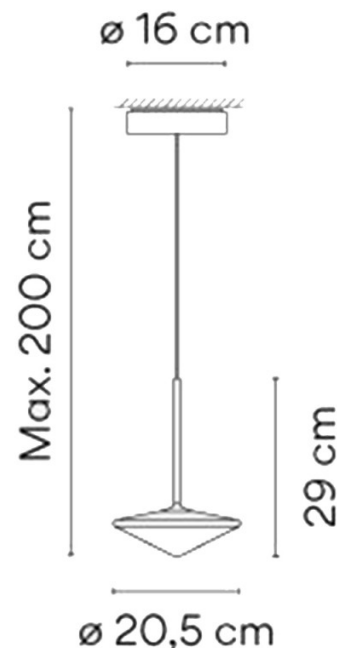

### PRODUCT SPECIFICATION

<b>Light Source:</b>	4W, 2700K, 415 Lumens
<b>IP Code:</b>	20
<b>Dimming:</b>	Dimmable via 1-10V and PUSH to make dimming systems.
<b>Dimensions:</b>	Shade: Ø20.5cm Shade Height: 29cm Maximum Drop Height: 200cm Ceiling Canopy: Ø16cm