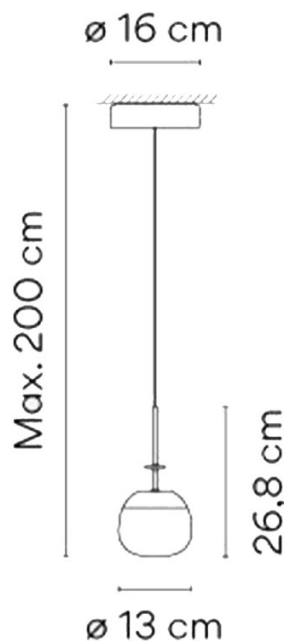

### PRODUCT SPECIFICATION

<b>Light Source:</b>	4W, 2700K, 415 Lumens
<b>IP Code:</b>	20
<b>Dimming:</b>	Dimmable via 1-10V and PUSH to make dimming systems.
<b>Dimensions:</b>	Shade: Ø13cm Shade Height: 26.8cm Maximum Drop Height: 200cm Ceiling Canopy: Ø16cm