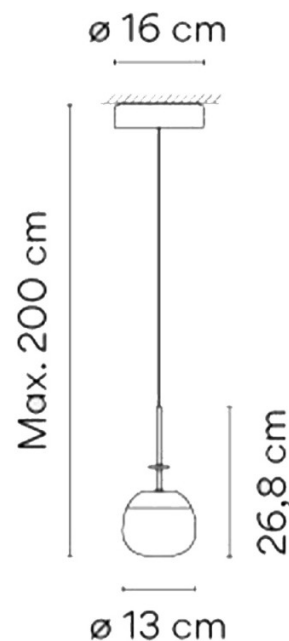

PRODUCT SPECIFICATION

Light Source:	4W, 2700K, 415 Lumens
IP Code:	20
Dimming:	Dimmable via 1-10V and PUSH to make dimming systems.
Dimensions:	Shade: Ø13cm Shade Height: 26.8cm Maximum Drop Height: 200cm Ceiling Canopy: Ø16cm