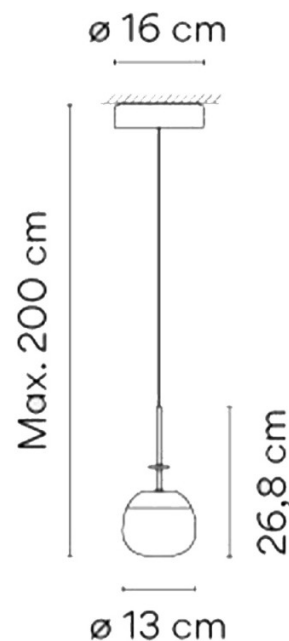

### PRODUCT SPECIFICATION

<b>Light Source:</b>	4W, 2700K, 415 Lumens
<b>IP Code:</b>	20
<b>Dimming:</b>	Dimmable via 1-10V and PUSH to make dimming systems.
<b>Dimensions:</b>	Shade: Ø13cm Shade Height: 26.8cm Maximum Drop Height: 200cm Ceiling Canopy: Ø16cm