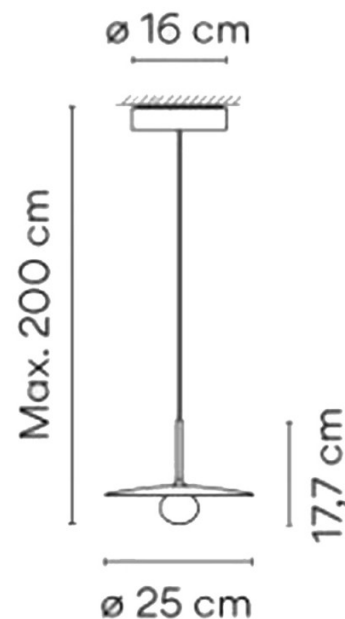

VIBIA

Vibia Tempo 5770 LED Pendant

LA5686

SOURCE: <https://www.davidvillagelighting.co.uk/product/Vibia-Tempo-5770-LED-Pendant/19531>

PRODUCT DESCRIPTION

Designer: Lievore, Altherr, Molina

Vibia Tempo 5770 Pendant

PRODUCT SPECIFICATION

Light Source:	4W, 2700K, 415 Lumens
IP Code:	20
Dimming:	Dimmable via 1-10V and PUSH to make dimming systems.
Dimensions:	Shade: Ø25cm Shade Height: 17.7cm Maximum Drop: 200cm Ceiling Canopy: Ø16cm