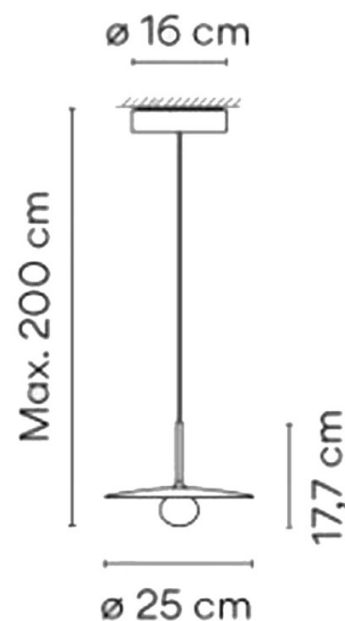

PRODUCT SPECIFICATION

Light Source:	4W, 2700K, 415 Lumens
IP Code:	20
Dimming:	Dimmable via 1-10V and PUSH to make dimming systems.
Dimensions:	Shade: Ø25cm Shade Height: 17.7cm Maximum Drop: 200cm Ceiling Canopy: Ø16cm