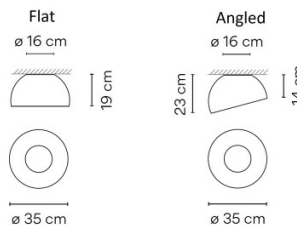

PRODUCT SPECIFICATION

Light Source: Small: 12W, 2700K, 644 Lumens
Large: 26.5W, 2700K, 1458 Lumens

IP Code: 20

Dimming: Dimmable via 1-10V/push to make dimming systems. Please consult your electrician, additional wiring may be required on-site.

Dimensions: **Small:**
Flat: Ø35cm, Height: 19cm
Angled: Ø35cm, Height: 14cm-23cm

Large:
Flat: Ø70cm, Height: 38.5cm
Angled: Ø70cm, Height: 30cm-47.5cm

Small

Large

For all sales and technical enquiries, please contact: