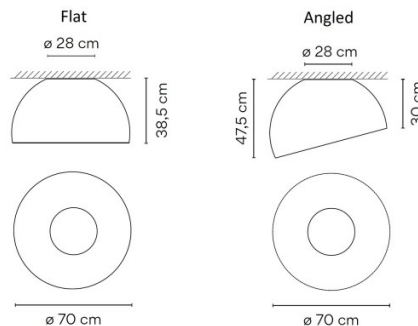

PRODUCT SPECIFICATION

Light Source: Small: 12W, 2700K, 644 Lumens
Large: 26.5W, 2700K, 1458 Lumens

IP Code: 20

Dimming: Dimmable via 1-10V/push to make dimming systems. Please consult your electrician, additional wiring may be required on-site.

Dimensions: **Small:**
Flat: Ø35cm, Height: 19cm
Angled: Ø35cm, Height: 14cm-23cm

Large:
Flat: Ø70cm, Height: 38.5cm
Angled: Ø70cm, Height: 30cm-47.5cm

Small

Large

For all sales and technical enquiries, please contact: