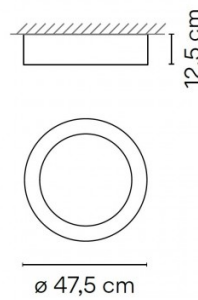

PRODUCT SPECIFICATION

- **Light Source:** **Small 4870** - 26.5W, 2700K, 1458 Lumens
  Large 4872 - 50W, 2700K, 3967 Lumens
- **IP Code:** 20
- **Dimming:** Dimmable via Dali/1-10v/push to make dimming systems. Please consult your electrician, additional wiring may be required on site.
- **Dimensions:** **Small 4870** - Ø47.5cm, Height: 12.5cm
  Large 4872 - Ø78.5cm, Height: 12.5cm

Small 4870