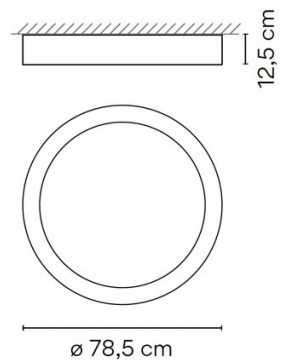

VIBIA

Vibia Duo Round LED Ceiling Light

LA5681

SOURCE: <https://www.davidvillagelighting.co.uk/product/Vibia-Duo-Round-LED-Ceiling-Light/19525>

PRODUCT DESCRIPTION

Designer: Ramos & Bassols

Vibia Duo Ceiling LED Round Light

Designed by Ramos & Bassols, the Vibia Duo Round LED Ceiling Light has a simple and effective silhouette, casting a downward-directed illumination that spreads evenly and thoroughly in your interior. The ceiling light is made from aluminium which contrasts with the natural wood interior, creating a beautiful juxtaposition that embodies the name Duo.

The integrated LED light source is also concealed by a diffuser, producing a glare-free light that is bright without dazzling. Suitable in multiple or alone for general or main lighting, the Duo round ceiling lamp is available in a subtle cream or graphite colour, small or large. Use in professional spaces, homes or hospitality for useful and stylish lighting.

PRODUCT SPECIFICATION

- **Light Source:** **Small 4870** - 26.5W, 2700K, 1458 Lumens
  Large 4872 - 50W, 2700K, 3967 Lumens
- **IP Code:** 20
- **Dimming:** Dimmable via Dali/1-10v/push to make dimming systems. Please consult your electrician, additional wiring may be required on site.
- **Dimensions:** **Small 4870** - Ø47.5cm, Height: 12.5cm
  Large 4872 - Ø78.5cm, Height: 12.5cm

Large 4872

For all sales and technical enquiries, please contact:

+44 (0)114 263 4266

info@davidvillagelighting.co.uk

www.davidvillagelighting.co.uk