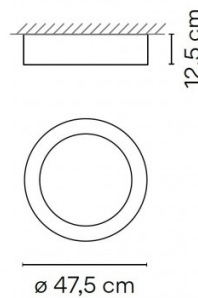

PRODUCT SPECIFICATION

Light Source:	Small 4870 - 26.5W, 2700K, 1458 Lumens Large 4872 - 50W, 2700K, 3967 Lumens
IP Code:	20
Dimming:	Dimmable via Dali/1-10v/push to make dimming systems. Please consult your electrician, additional wiring may be required on site.
Dimensions:	Small 4870 - Ø47.5cm, Height: 12.5cm Large 4872 - Ø78.5cm, Height: 12.5cm

Small 4870