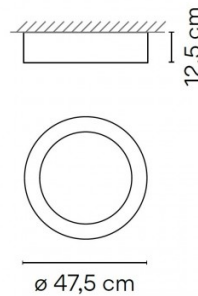

PRODUCT SPECIFICATION

- **Light Source:** Small 4870 - 26.5W, 2700K, 1458 Lumens
  Large 4872 - 50W, 2700K, 3967 Lumens
- **IP Code:** 20
- **Dimming:** Dimmable via Dali/1-10v/push to make dimming systems. Please consult your electrician, additional wiring may be required on site.
- **Dimensions:** Small 4870 - Ø47.5cm, Height: 12.5cm
  Large 4872 - Ø78.5cm, Height: 12.5cm

Small 4870