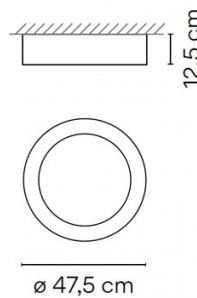

PRODUCT SPECIFICATION

Light Source:	Small 4870 - 26.5W, 2700K, 1458 Lumens Large 4872 - 50W, 2700K, 3967 Lumens
IP Code:	20
Dimming:	Dimmable via Dali/1-10v/push to make dimming systems. Please consult your electrician, additional wiring may be required on site.
Dimensions:	Small 4870 - Ø47.5cm, Height: 12.5cm Large 4872 - Ø78.5cm, Height: 12.5cm

Small 4870