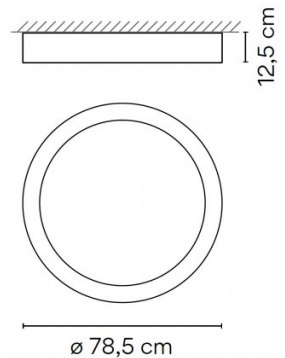

PRODUCT SPECIFICATION

- **Light Source:** Small 4870 - 26.5W, 2700K, 1458 Lumens
  Large 4872 - 50W, 2700K, 3967 Lumens
- **IP Code:** 20
- **Dimming:** Dimmable via Dali/1-10v/push to make dimming systems. Please consult your electrician, additional wiring may be required on site.
- **Dimensions:** Small 4870 - Ø47.5cm, Height: 12.5cm
  Large 4872 - Ø78.5cm, Height: 12.5cm

Large 4872