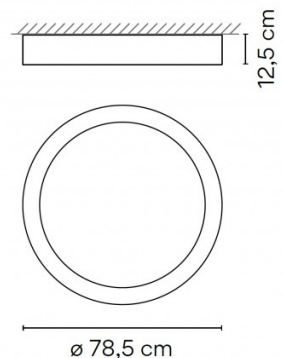

VIBIA

Vibia Duo Round LED Ceiling Light

LA5681

SOURCE: <https://www.davidvillagelighting.co.uk/product/Vibia-Duo-Round-LED-Ceiling-Light/19525>

PRODUCT DESCRIPTION

Designer: Ramos & Bassols

Vibia Duo Ceiling LED Round Light

Designed by Ramos & Bassols, the Vibia Duo Round LED Ceiling Light has a simple and effective silhouette, casting a downward-directed illumination that spreads evenly and thoroughly in your interior. The ceiling light is made from aluminium which contrasts with the natural wood interior, creating a beautiful juxtaposition that embodies the name Duo.

The integrated LED light source is also concealed by a diffuser, producing a glare-free light that is bright without dazzling. Suitable in multiple or alone for general or main lighting, the Duo round ceiling lamp is available in a subtle cream or graphite colour, small or large. Use in professional spaces, homes or hospitality for useful and stylish lighting.

PRODUCT SPECIFICATION

Light Source:	Small 4870 - 26.5W, 2700K, 1458 Lumens Large 4872 - 50W, 2700K, 3967 Lumens
IP Code:	20
Dimming:	Dimmable via Dali/1-10v/push to make dimming systems. Please consult your electrician, additional wiring may be required on site.
Dimensions:	Small 4870 - Ø47.5cm, Height: 12.5cm Large 4872 - Ø78.5cm, Height: 12.5cm

Large 4872

For all sales and technical enquiries, please contact:

+44 (0)114 263 4266

info@davidvillagelighting.co.uk

www.davidvillagelighting.co.uk