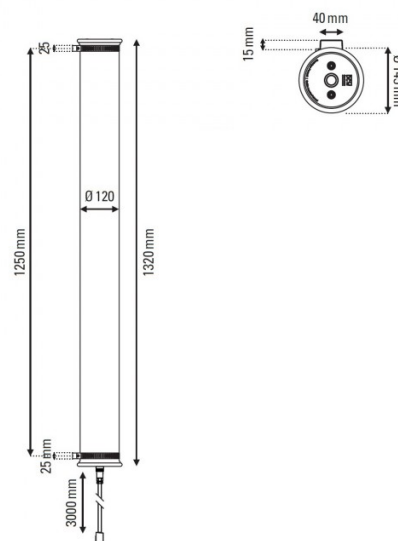

In The Tube 120-1300 Wall Light by DCW éditions

A part of the [DCW éditions In The Tube collection](#), the In The Tube 120-1300 is the largest wall light from the range, radiating an effective and warming glow. The wall lamp is made from several components, with a glass tube that encases a metal reflector and metal mesh diffusers that spread the light evenly throughout your space. Like all the lights from the collection, the In The Tube 120-1300 wall lamp is available in multiple colour finishes, with the choice between gold or silver diffusers, a gold or silver reflector and black or transparent stoppers.

Please Note: the DCW éditions In The Tube Wall Light can be supplied with an IP64 rating upon request, making it suitable for bathrooms and exterior settings.

PRODUCT SPECIFICATION

Light Source: 6 x max 6W E27 LED (excluded)

IP Code: 20

Dimming: Dimmable via mains phase dimming

Dimensions: Ø12cm tube
132cm length
16cm depth
Ø14.5cm stopper

For all sales and technical enquiries, please contact:

+44 (0)114 263 4266

info@davidvillagelighting.co.uk