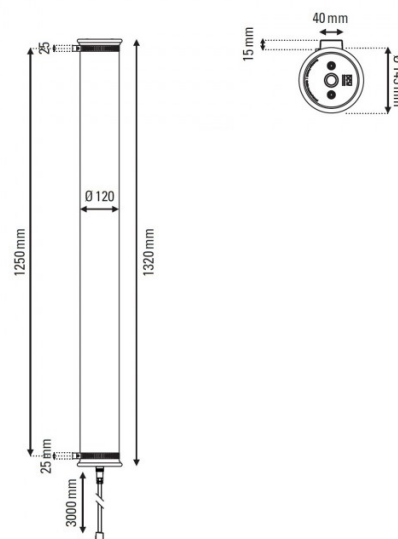

In The Tube 120-1300 Wall Light by DCW éditions

A part of the [DCW éditions In The Tube collection](#), the In The Tube 120-1300 is the largest wall light from the range, radiating an effective and warming glow. The wall lamp is made from several components, with a glass tube that encases a metal reflector and metal mesh diffusers that spread the light evenly throughout your space. Like all the lights from the collection, the In The Tube 120-1300 wall lamp is available in multiple colour finishes, with the choice between gold or silver diffusers, a gold or silver reflector and black or transparent stoppers.

Please Note: the DCW éditions In The Tube Wall Light can be supplied with an IP64 rating upon request, making it suitable for bathrooms and exterior settings.

PRODUCT SPECIFICATION

Light Source: 6 x max 6W E27 LED (excluded)

IP Code: 20

Dimming: Dimmable via mains phase dimming

Dimensions: Ø12cm tube
132cm length
16cm depth
Ø14.5cm stopper

For all sales and technical enquiries, please contact:

+44 (0)114 263 4266

info@davidvillagelighting.co.uk