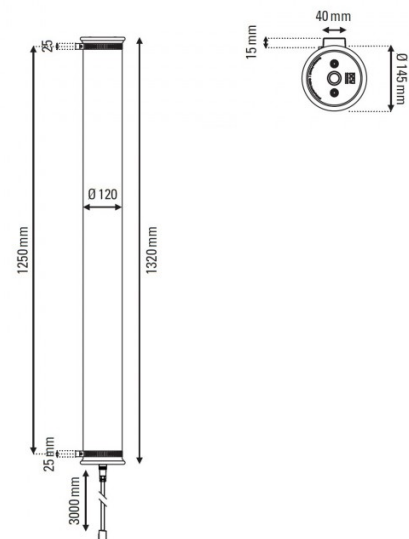

### In The Tube 120-1300 Wall Light by DCW éditions

A part of the [DCW éditions In The Tube collection](#), the In The Tube 120-1300 is the largest wall light from the range, radiating an effective and warming glow. The wall lamp is made from several components, with a glass tube that encases a metal reflector and metal mesh diffusers that spread the light evenly throughout your space. Like all the lights from the collection, the In The Tube 120-1300 wall lamp is available in multiple colour finishes, with the choice between gold or silver diffusers, a gold or silver reflector and black or transparent stoppers.

## PRODUCT SPECIFICATION

- Light Source:** 6 x max 6W E27 LED (excluded)
- IP Code:** 20
- Dimming:** Dimmable via mains phase dimming
- Dimensions:**
  - Ø12cm tube
  - 132cm length
  - 16cm depth
  - Ø14.5cm stopper