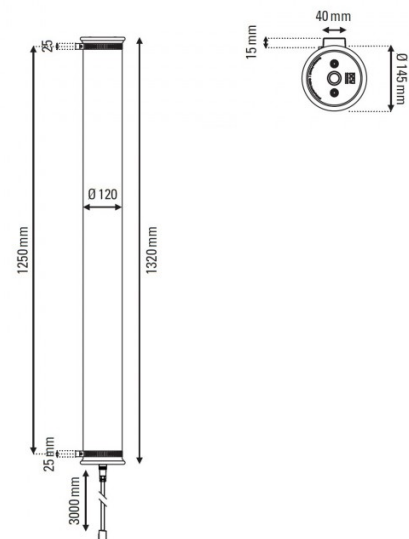

PRODUCT SPECIFICATION

- **Light Source:** 6 x max 6W E27 LED (excluded)
- **IP Code:** 20
- **Dimming:** Dimmable via mains phase dimming
- **Dimensions:**
  - Ø12cm tube
  - 132cm length
  - 16cm depth
  - Ø14.5cm stopper