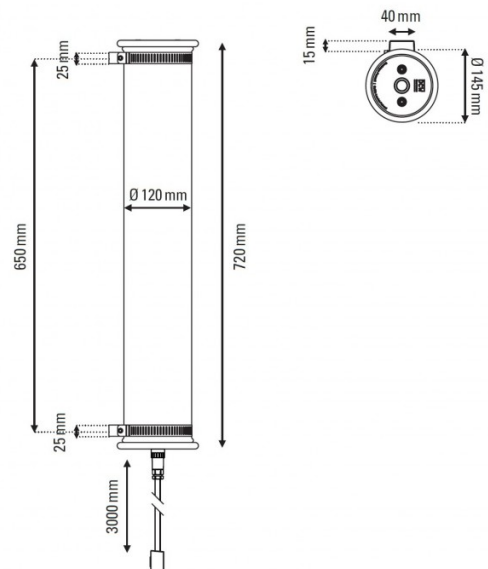

In The Tube 120-700 Wall Light by DCW éditions

Designed by Dominique Perrault & Gaëlle Lauriot-Prévost, the In The Tube 120-700 wall lamp is a stunning and eye-catching light that can be utilised in many spaces and settings. Comprised of a glass tube which holds metal mesh diffusers and a metal reflector, a truly unique and original design that encapsulates the design duo's want to create a fixture that has never been seen before.

Please Note: the DCW éditions In The Tube Wall Light can be supplied with an IP64 rating upon request, making it suitable for bathrooms and exterior settings.

PRODUCT SPECIFICATION

- Light Source:** 4 x max 6W E27 LED (excluded)
- IP Code:** 20
- Dimming:** Dimmable via mains phase dimming
- Dimensions:** Ø12cm tube
72cm length
16cm depth
Ø14.5cm stopper