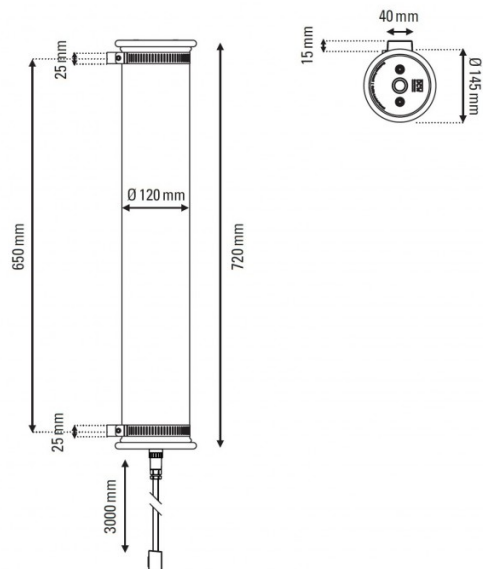

In The Tube 120-700 Wall Light by DCW éditions

Designed by Dominique Perrault & Gaëlle Lauriot-Prévost, the In The Tube 120-700 wall lamp is a stunning and eye-catching light that can be utilised in many spaces and settings. Comprised of a glass tube which holds metal mesh diffusers and a metal reflector, a truly unique and original design that encapsulates the design duo's want to create a fixture that has never been seen before.

Please Note: the DCW éditions In The Tube Wall Light can be supplied with an IP64 rating upon request, making it suitable for bathrooms and exterior settings.

PRODUCT SPECIFICATION

- Light Source:** 4 x max 6W E27 LED (excluded)
- IP Code:** 20
- Dimming:** Dimmable via mains phase dimming
- Dimensions:** Ø12cm tube
72cm length
16cm depth
Ø14.5cm stopper