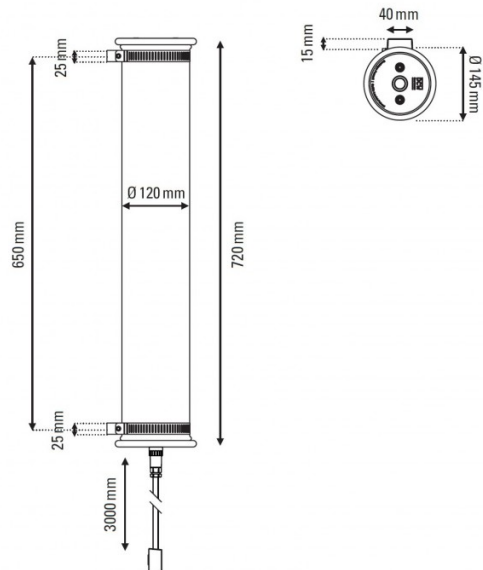

In The Tube 120-700 Wall Light by DCW éditions

Designed by Dominique Perrault & Gaëlle Lauriot-Prévost, the In The Tube 120-700 wall lamp is a stunning and eye-catching light that can be utilised in many spaces and settings. Comprised of a glass tube which holds metal mesh diffusers and a metal reflector, a truly unique and original design that encapsulates the design duo's want to create a fixture that has never been seen before.

Please Note: the DCW éditions In The Tube Wall Light can be supplied with an IP64 rating upon request, making it suitable for bathrooms and exterior settings.

PRODUCT SPECIFICATION

- Light Source:** 4 x max 6W E27 LED (excluded)
- IP Code:** 20
- Dimming:** Dimmable via mains phase dimming
- Dimensions:** Ø12cm tube
72cm length
16cm depth
Ø14.5cm stopper