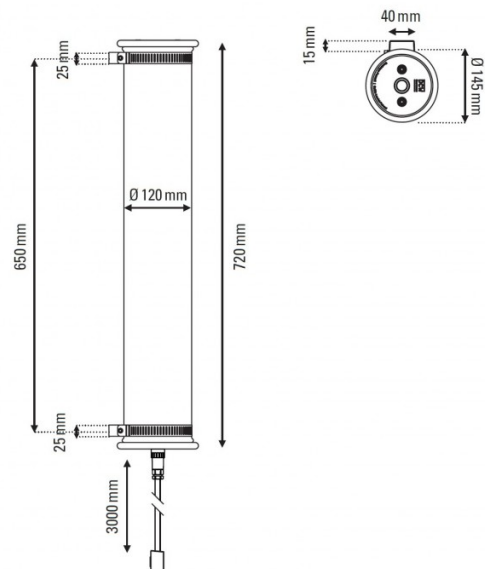

### In The Tube 120-700 Wall Light by DCW éditions

Designed by Dominique Perrault & Gaëlle Lauriot-Prévost, the In The Tube 120-700 wall lamp is a stunning and eye-catching light that can be utilised in many spaces and settings. Comprised of a glass tube which holds metal mesh diffusers and a metal reflector, a truly unique and original design that encapsulates the design duo's want to create a fixture that has never been seen before.

**Please Note:** the DCW éditions In The Tube Wall Light can be supplied with an IP64 rating upon request, making it suitable for bathrooms and exterior settings.

## PRODUCT SPECIFICATION

- Light Source:** 4 x max 6W E27 LED (excluded)
- IP Code:** 20
- Dimming:** Dimmable via mains phase dimming
- Dimensions:** Ø12cm tube  
72cm length  
16cm depth  
Ø14.5cm stopper