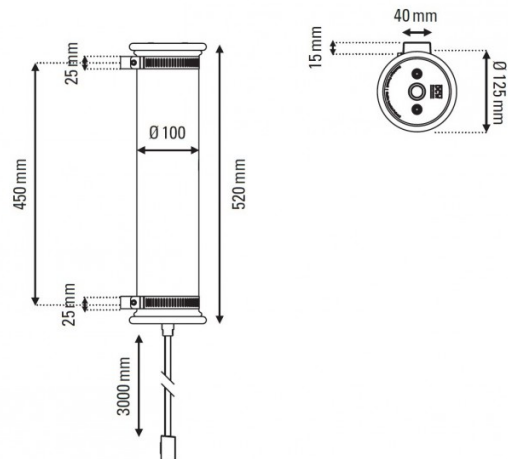

## PRODUCT SPECIFICATION

**Light Source:** 2 x max 6W E14 LED (excluded)

**IP Code:** 64

**Dimming:** Dimmable via mains phase dimming

**Dimensions:** Ø10cm tube  
52cm length  
14cm depth  
Ø12.5cm stopper