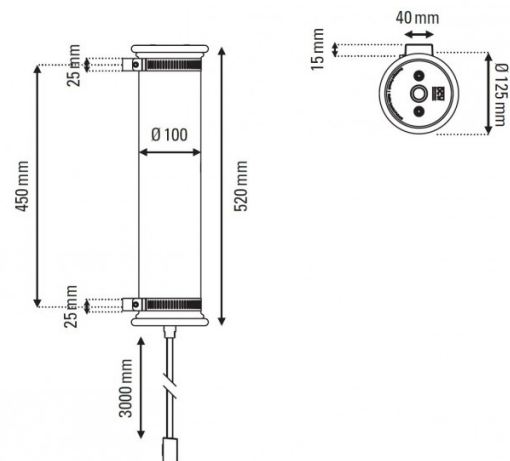

This wall fixture is also available with silver mesh diffusers. Please [contact us](#) for more details.

PRODUCT SPECIFICATION

Light Source: 2 x max 6W E14 LED (excluded)

IP Code: 64

Dimming: Dimmable via mains phase dimming

Dimensions: Ø10cm tube
52cm length
14cm depth
Ø12.5cm stopper

For all sales and technical enquiries, please contact:

+44 (0)114 263 4266

info@davidvillagelighting.co.uk

www.davidvillagelighting.co.uk