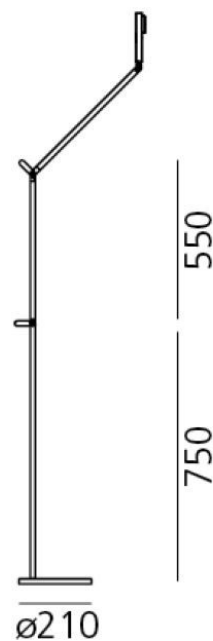

Artemide

LA5649/F

Artemide Demetra Professional Reading Floor Lamp LED

SOURCE: <https://www.davidvillagelighting.co.uk/product/Artemide-Demetra-Professional-Reading-Floor-Lamp-LED/19478>

PRODUCT DESCRIPTION

Designer: Naoto Fukasawa

Demetra Professional Reading Floor Lamp LED by Artemide

The Demetra Professional Reading light is part of the expansion of the Demetra Collection, a design by Naoto Fukasawa for Artemide. The design won numerous awards, including iF Design Award Deutschland, Red Dot Design Award Essen and the Design Plus, light + building Frankfurt am Main in 2004. Fukasawa's 'Outline' concept is based on the harmonious relationship between an object and its user.

PRODUCT SPECIFICATION

- Light Source:** 12W, 3000K, 960 lumens
- IP Code:** 20
- Dimming:** Integrated microswitch dimmer included on the product.
- Dimensions:** Ø 21 cm base
130 cm adjustable height

For all sales and technical enquiries, please contact: