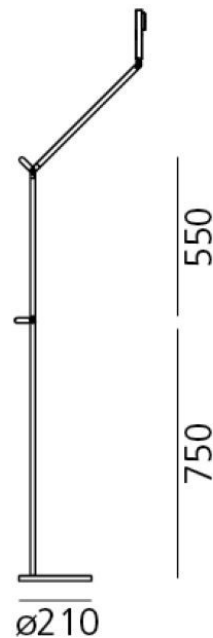

Designer: Naoto Fukasawa

Demetra Professional Reading Floor Lamp LED by Artemide

The Demetra Professional Reading light is part of the expansion of the Demetra Collection, a design by Naoto Fukasawa for Artemide. The design won numerous awards, including iF Design Award Deutschland, Red Dot Design Award Essen and the Design Plus, light + building Frankfurt am Main in 2004. Fukasawa's 'Outline' concept is based on the harmonious relationship between an object and its user.

PRODUCT SPECIFICATION

- Light Source:** 12W, 3000K, 960 lumens
- IP Code:** 20
- Dimming:** Integrated microswitch dimmer included on the product.
- Dimensions:** Ø 21 cm base
130 cm adjustable height

For all sales and technical enquiries, please contact: