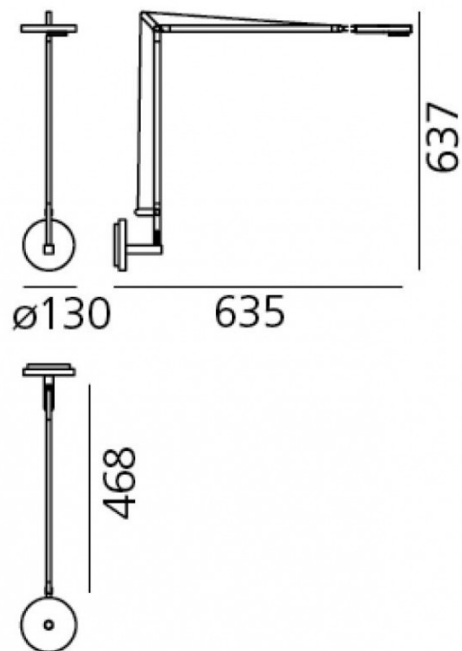

**Please note: this product comes with a cable and plug which needs to be plugged into a nearby power socket. This product cannot be hard-wired.**

The [Demetra Professional](#) subfamily, within the Demetra lights, also includes a table lamp and a floor lamp. Pick your favourite [Demetra](#) light and enhance any interior, in your home, office or business. The Demetra lights offer a wide range of movement and flexibility, with a head that can rotate and pivot and an adjustable arm.

## PRODUCT SPECIFICATION

**Light Source:** 12W, 3000K, 960 lumens

**IP Code:** 20

**Dimming:** Microswitch dimmer

**Dimensions:** 63.5 cm depth  
63.7 cm height  
46.8 cm depth  
Ø 13 cm

**For all sales and technical enquiries, please contact:**