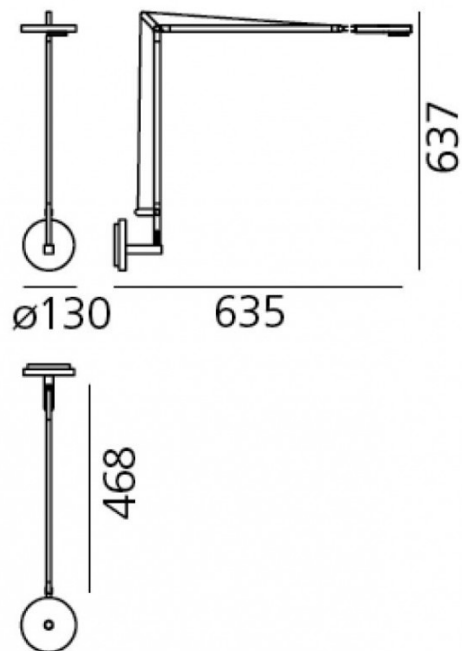

Please note: this product comes with a cable and plug which needs to be plugged into a nearby power socket. This product cannot be hard-wired.

The [Demetra Professional](#) subfamily, within the Demetra lights, also includes a table lamp and a floor lamp. Pick your favourite [Demetra](#) light and enhance any interior, in your home, office or business. The Demetra lights offer a wide range of movement and flexibility, with a head that can rotate and pivot and an adjustable arm.

PRODUCT SPECIFICATION

Light Source: 12W, 3000K, 960 lumens

IP Code: 20

Dimming: Microswitch dimmer

Dimensions: 63.5 cm depth
63.7 cm height
46.8 cm depth
Ø 13 cm

For all sales and technical enquiries, please contact: