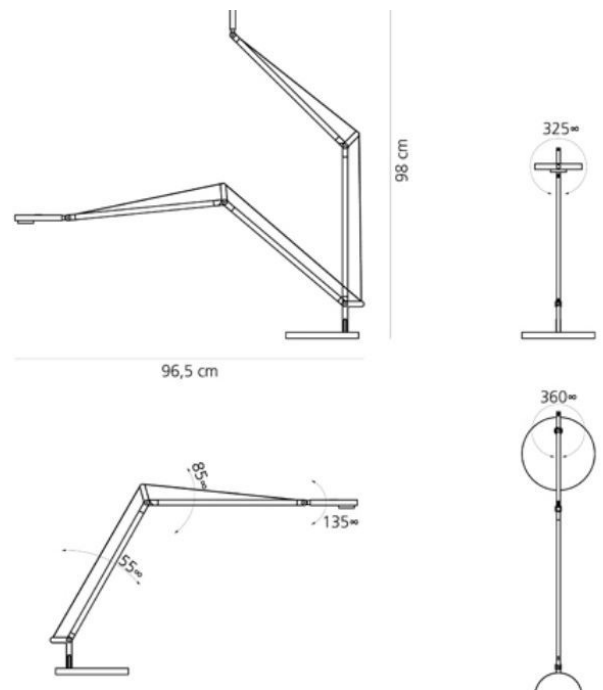

PRODUCT SPECIFICATION

Light Source: 12W, 3000K, 960 lumens

IP Code: 20

Dimming: Microswitch dimmer

Dimensions: Ø 20 cm
31-100 cm length
35-102 cm height

For all sales and technical enquiries, please contact: