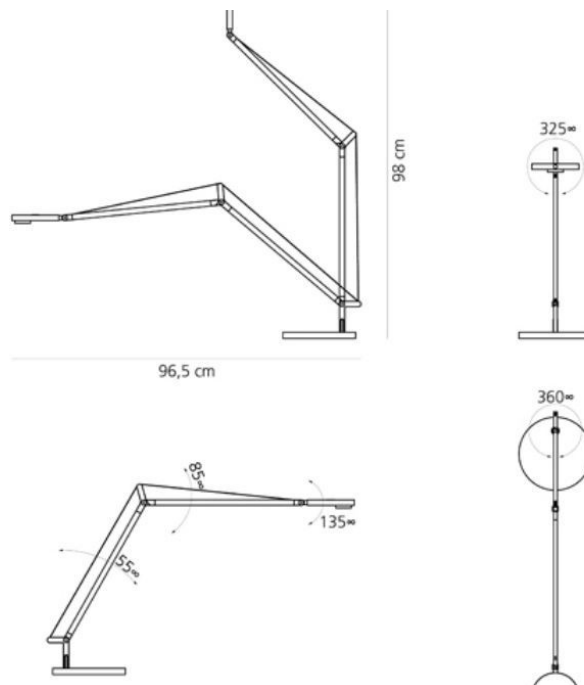

PRODUCT SPECIFICATION

Light Source: 12W, 3000K, 960 lumens

IP Code: 20

Dimming: Microswitch dimmer

Dimensions: Ø 20 cm
31-100 cm length
35-102 cm height

For all sales and technical enquiries, please contact:

+44 (0)114 263 4266

info@davidvillagelighting.co.uk

www.davidvillagelighting.co.uk