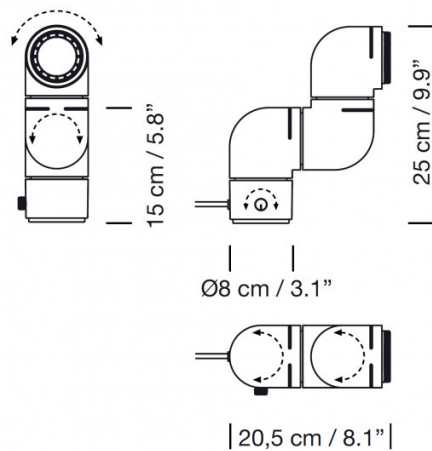

The Tatu wall/table light has three parts that are all adjustable, allowing you to focus the light exactly where you need and the lens can go from a 30° to 50° focal length. The Tatu can be used on tables, desks, and bedside tables and also can be fixed to the wall. The wall/table lamp also is now updated with LED technology and features a dimmer switch for an effective and versatile glow. Choose between the more subtle white or popping red to match your design scheme.

**The Tatu comes with a cable and plug so needs to be installed near a socket when fixed to the wall.**

## PRODUCT SPECIFICATION

- Light Source:** 6W, 2700K, 171 Lumens
- IP Code:** 20
- Dimming:** Integrated dimmer on product.
- Dimensions:** Ø8cm  
 Max Height: 25cm  
 Max Width: 20.5cm  
 Cable Length: 200cm