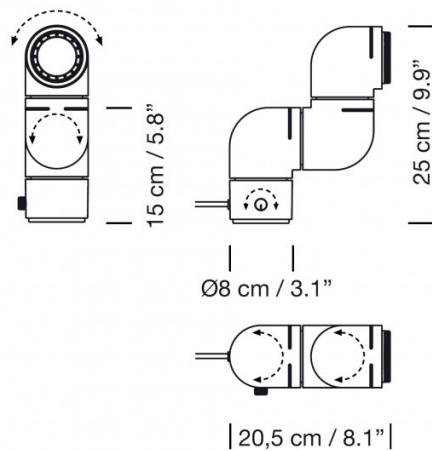

The Tatu wall/table light has three parts that are all adjustable, allowing you to focus the light exactly where you need and the lens can go from a 30° to 50° focal length. The Tatu can be used on tables, desks, and bedside tables and also can be fixed to the wall. The wall/table lamp also is now updated with LED technology and features a dimmer switch for an effective and versatile glow. Choose between the more subtle white or popping red to match your design scheme.

The Tatu comes with a cable and plug so needs to be installed near a socket when fixed to the wall.

PRODUCT SPECIFICATION

- Light Source:** 6W, 2700K, 171 Lumens
- IP Code:** 20
- Dimming:** Integrated dimmer on product.
- Dimensions:** Ø8cm
 Max Height: 25cm
 Max Width: 20.5cm
 Cable Length: 200cm