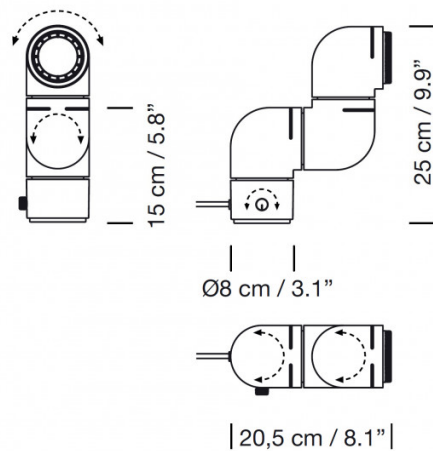

The Tatu wall/table light has three parts that are all adjustable, allowing you to focus the light exactly where you need and the lens can go from a 30° to 50° focal length. The Tatu can be used on tables, desks, and bedside tables and also can be fixed to the wall. The wall/table lamp also is now updated with LED technology and features a dimmer switch for an effective and versatile glow. Choose between the more subtle white or popping red to match your design scheme.

The Tatu comes with a cable and plug so needs to be installed near a socket when fixed to the wall.

PRODUCT SPECIFICATION

- Light Source:** 6W, 2700K, 171 Lumens
- IP Code:** 20
- Dimming:** Integrated dimmer on product.
- Dimensions:** Ø8cm
 Max Height: 25cm
 Max Width: 20.5cm
 Cable Length: 200cm