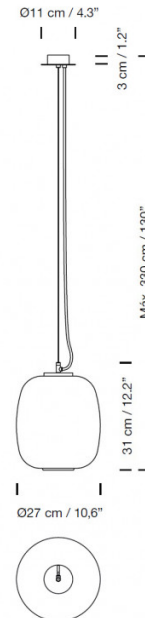

Santa & Cole Globo Cesta Pendant

LA5645

SOURCE: <https://www.davidvillagelighting.co.uk/product/Santa-Cole-Globo-Cesta-Pendant/19467>

PRODUCT DESCRIPTION

Designer: Miguel Milá

Santa & Cole Globo Cesta Pendant Light

The Globo Cesta pendant brings the beautiful diffuser from the [Cesta table lamp](#) to a stunning and minimalist hanging lamp. The designer, Miguel Milá, was first inspired to make the Cesta design when he saw an abandoned opal glass globe in front of a glass factory. After saving it, he used it as the basis of the [Cesta collection](#) which is defined by a rounded opal lampshade.

PRODUCT SPECIFICATION

- Light Source:** 1 x Max 12W E27 LED (included)
- IP Code:** 20
- Dimming:** Dimmable via mains phase dimming.
- Dimensions:** Shade: Ø27cm
Shade Height: 31cm
Ceiling Canopy: Ø11cm
Max Drop: 330cm