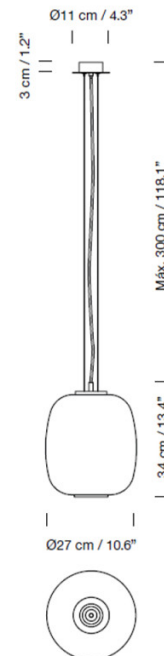

## PRODUCT SPECIFICATION

- Light Source:** 1 x Max 11W E27 LED (included)
- IP Code:** 20
- Dimming:** Dimmable via mains phase dimming.
- Dimensions:** Shade: Ø27cm  
Shade Height: 34cm  
Ceiling Canopy: Ø11cm  
Max Cable Length: 300cm