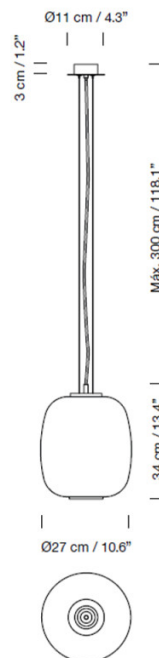

The Globo Cesta pendant lamp conceals the light bulb for a diffused glow and also has an opening for a downward illumination. The pendant light can be used in a wide variety of settings, whether used for ambience or for hanging over a table. You can also pair with the smaller [Globo Cestita pendant](#) for a consistent yet varied look in your space.

## PRODUCT SPECIFICATION

**Light Source:** 1 x Max 11W E27 LED (included)

**IP Code:** 20

**Dimming:** Dimmable via mains phase dimming.

**Dimensions:** Shade: Ø27cm  
Shade Height: 34cm  
Ceiling Canopy: Ø11cm  
Max Cable Length: 300cm