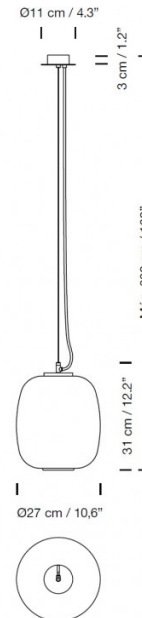

## PRODUCT SPECIFICATION

- Light Source:** 1 x Max 12W E27 LED (included)
- IP Code:** 20
- Dimming:** Dimmable via mains phase dimming.
- Dimensions:** Shade: Ø27cm  
Shade Height: 31cm  
Ceiling Canopy: Ø11cm  
Max Drop: 330cm