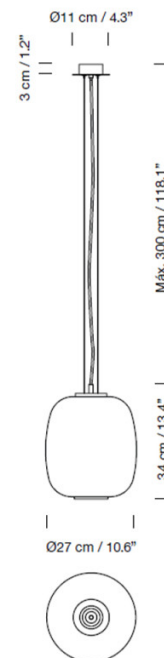

LA5645

Santa & Cole Globo Cesta Pendant

SOURCE: <https://www.davidvillagelighting.co.uk/product/Santa-Cole-Globo-Cesta-Pendant/19467>

PRODUCT DESCRIPTION

Designer: Miguel Milá

Santa & Cole Globo Cesta Pendant Light

The Globo Cesta pendant brings the beautiful diffuser from the [Cesta table lamp](#) to a stunning and minimalist hanging lamp. The designer, Miguel Milá, was first inspired to make the Cesta design when he saw an abandoned opal glass globe in front of a glass factory. After saving it, he used it as the basis of the [Cesta collection](#) which is defined by a rounded opal lampshade.

PRODUCT SPECIFICATION

- Light Source:** 1 x Max 11W E27 LED (included)
IP Code: 20
Dimming: Dimmable via mains phase dimming.
Dimensions: Shade: Ø27cm
 Shade Height: 34cm
 Ceiling Canopy: Ø11cm
 Max Cable Length: 300cm