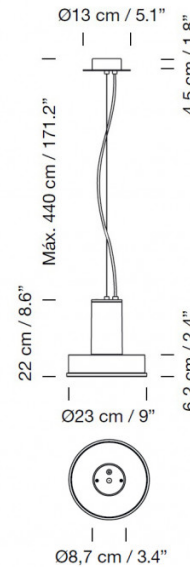

## PRODUCT SPECIFICATION

- Light Source:** 28W, 2700K, 2471 Lumens
- IP Code:** 65
- Dimming:** Dimmable via 1-10V dimming systems. Please consult your electrician, additional wiring may be required on site.
- Dimensions:** Shade: Ø23cm  
Shade Height: 22cm  
Max Drop: 440cm  
Ceiling Canopy: Ø13cm x 4.5cm