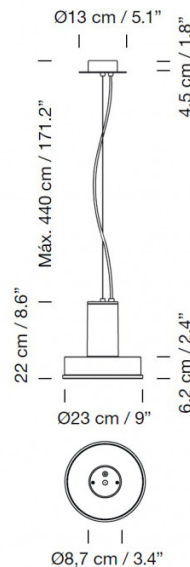

## PRODUCT SPECIFICATION

- Light Source:** 28W, 2700K, 2471 Lumens
- IP Code:** 65
- Dimming:** Dimmable via 1-10V dimming systems. Please consult your electrician, additional wiring may be required on site.
- Dimensions:** Shade: Ø23cm  
Shade Height: 22cm  
Max Drop: 440cm  
Ceiling Canopy: Ø13cm x 4.5cm