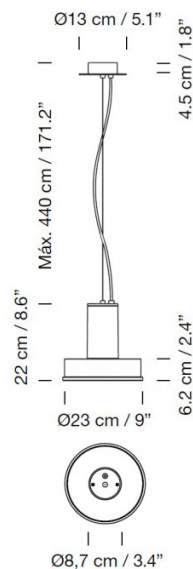

PRODUCT SPECIFICATION

- Light Source:** 28W, 2700K, 2471 Lumens
- IP Code:** 65
- Dimming:** Dimmable via 1-10V dimming systems. Please consult your electrician, additional wiring may be required on site.
- Dimensions:** Shade: Ø23cm
Shade Height: 22cm
Max Drop: 440cm
Ceiling Canopy: Ø13cm x 4.5cm