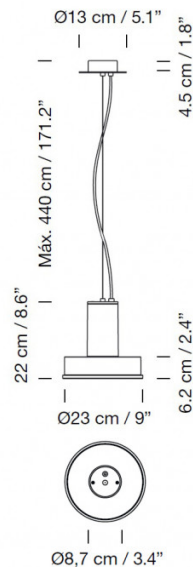

PRODUCT SPECIFICATION

- Light Source:** 28W, 2700K, 2471 Lumens
- IP Code:** 65
- Dimming:** Dimmable via 1-10V dimming systems. Please consult your electrician, additional wiring may be required on site.
- Dimensions:** Shade: Ø23cm
Shade Height: 22cm
Max Drop: 440cm
Ceiling Canopy: Ø13cm x 4.5cm