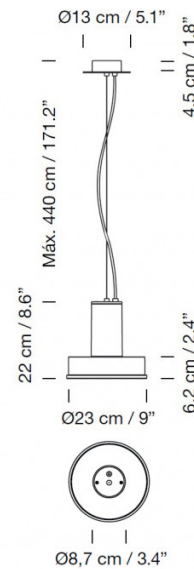

PRODUCT SPECIFICATION

- Light Source:** 28W, 2700K, 2471 Lumens
- IP Code:** 65
- Dimming:** Dimmable via 1-10V dimming systems. Please consult your electrician, additional wiring may be required on site.
- Dimensions:** Shade: Ø23cm
Shade Height: 22cm
Max Drop: 440cm
Ceiling Canopy: Ø13cm x 4.5cm