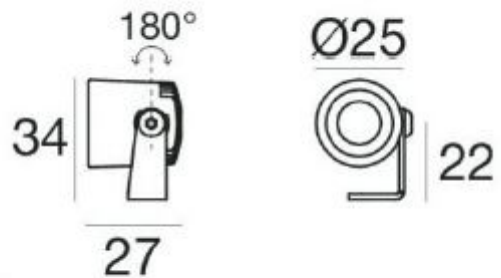

For all sales and technical enquiries, please contact:

+44 (0)114 263 4266

info@davidvillagelighting.co.uk

www.davidvillagelighting.co.uk