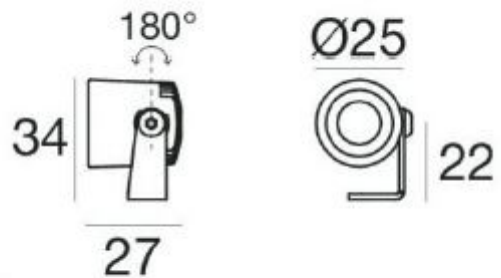

Use Driver LA-EUP30T, on/off only, please [contact us](#) for more details.

PRODUCT SPECIFICATION

Light Source: 2W, 3000K, 208Lumens

IP Code: 40

Dimensions: 25 mm Diameter
34 mm Max length
27 mm Depth

For all sales and technical enquiries, please contact: