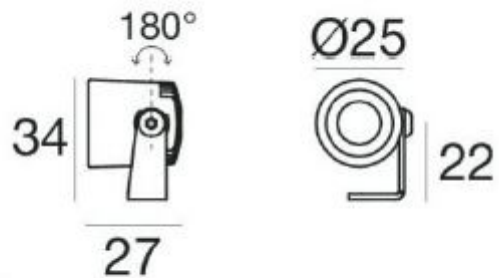

Use Driver LA-EUP30T, on/off only, please [contact us](#) for more details.

PRODUCT SPECIFICATION

Light Source: 2W, 3000K, 208Lumens

IP Code: 40

Dimensions: 25 mm Diameter
34 mm Max length
27 mm Depth

For all sales and technical enquiries, please contact: