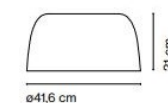

Djembé C 42.21