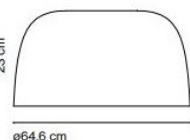

Djembé C 65.35