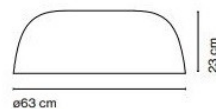

Djembé C 65.23