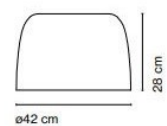

Djembé C 42.28