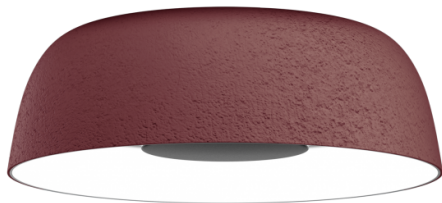

marset

Marset Djembe LED Ceiling
Light

LA5634

SOURCE: <https://www.davidvillagelighting.co.uk/product/Marset-Djembe-LED-Ceiling-Light/19420>

PRODUCT DESCRIPTION

Designer: Joan Gaspar

Marset Djembe LED Ceiling Light

The Marset Djembe LED Ceiling Light was designed by Joan Gaspar who was inspired by the echo of a drum creating musical compositions of light on the ceiling. This inspiration has resulted in the bell-shaped structure that characterizes this striking design. The word Djembe is also the name of an African percussion instrument which is something that evokes movement and vibrations. This has inspired artists such as Jose Berrio to create vibrant illustrations depicting the feeling he gets when in the presence of the Marset Djembe light. The rotomolding technique used by Gaspar in the creation of the Djembe collection allows for contrasting interiors and exteriors. The bright white internal walls of the ceiling light reflect the light source and produce a bright downlight that is perfect for over a dining area or workspace.

The stone-like exterior is available in four different colour finishes: red, grey, white, and sky blue. The stone effect creates the perception of great weight which is then paired with the large size of the lamps. This large volume and hardy exterior is then in juxtaposition with the spacious smooth white interior that creates a high-quality light ideal for any setting.