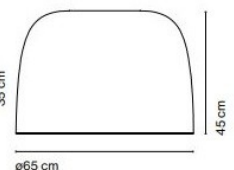

Djembé C 65.45