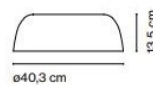

PRODUCT SPECIFICATION

- **Light Source:** **Size: 42.13 & 42.21 & 42.28:** 21.7W, 2700K, 955 Lumens
  Size: 65.23 & 65.35 & 65.45: 28.5W, 2700K, 1843 Lumens
- **IP Code:** 20
- **Dimming:** Dimmable via phase cut dimming, leading and trailing edge.
- **Dimensions:** **42.13:** 40.3cm x 13.5cm
  42.21: 41.6cm x 21cm
  42.28: 42cm x 28cm
  65.23: 63cm x 23cm
  65.35: 64.6cm x 35cm
  65.45: 65cm x 45cm

Djembé C 42.13