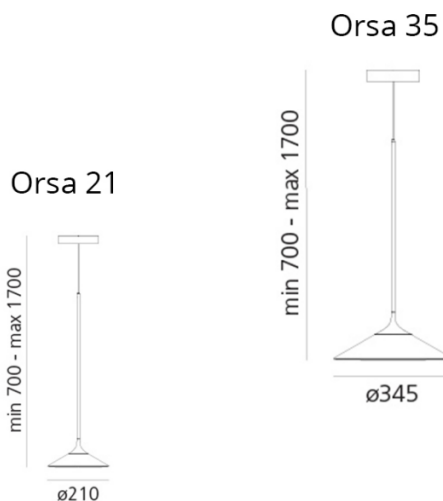

For all sales and technical enquiries, please contact:

+44 (0)114 263 4266

info@davidvillagelighting.co.uk

www.davidvillagelighting.co.uk