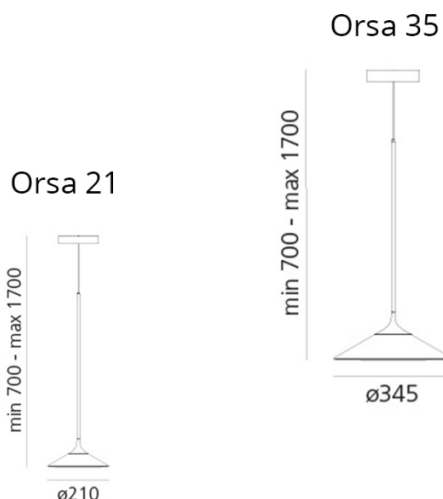

Like a floating disk of light, the Orsa lights have been stripped down to bare essentials. A glass cover makes sure that there is no glare, as the light source remains hidden. The shape of the shade is highlighted even more, as the LED light is diffused through the lens allowing the light be distributed over a wider area. While the Orsa suspension can be used as a single unit, above a dining table, or reception area; multiple suspensions can create an equally impressive effect or even form a chandelier. Orsa is available in two sizes, the smaller Orsa 21 and large Orsa 35.

PRODUCT SPECIFICATION

- Light** Orsa 21 - 8.5W, 3000K, 562 lumens
- Source:** Orsa 35 - 20W, 3000K, 1861 lumens
- IP Code:** 20
- Dimming:** Orsa 21 - Non-dimmable  
Orsa 35 - Push to make/ switch dimming, dimmable using push to make switches. Please consult your electrician, additional wiring may be required on site.
- Dimensions:** Orsa 21 - Ø 21 cm  
Orsa 35 - Ø 34.5 cm  
  
70-170 cm max drop height